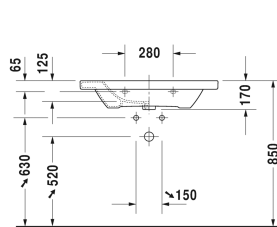

DuraStyle Furniture washbasin # 2320800000 / 2320800060 / 2320800087

< 31 1/2" Inch >

6481 DuraStyle

Furniture washbasin	Dimension	Weight	Order number
with tap platform, hardware included, wall-mounted, cUPC listed, 31 1/2" Inch			
Colors			
00 White			
Variant			
● with overflow	31 1/2" x 18 7/8" Inch	49.6 lb	2320800000
☒ with overflow	31 1/2" x 18 7/8" Inch	49.6 lb	2320800060
●●● with overflow, Tap holes 1 3/8"	31 1/2" x 18 7/8" Inch	49.6 lb	2320800087
Sanitary ceramics with the special WonderGliss surface finish will remain clean and attractive-looking for a long time to come. When ordering WonderGliss please add a "1" as eleventh digit to the model number.			
Siphon for washbasin with outlet pipe 11 3/4"	1 1/4" Inch	1.3 lb	005026
Suitable products			
Siphon cover for # 231955, 231960, 231965, 232012, 232010, 232080, 232065, 232610, 232680, 232510, 232580, 233813,			085830
Pedestal for # 231955, 231960, 231965, 232012, 232010, 232080, 232065, 232610, 232680, 232510, 232580, 233813,			085829
Furniture - ACC shelf wall-mounted for DuraStyle # 232080, 29 1/8" x 17 3/8" Inch	29 1/8" x 17 3/8" Inch		DS9872
Furniture - ACC towel rail for DuraStyle # 232080, 29 1/8" x 17 3/8" Inch	29 1/8" x 17 3/8" Inch		DS9892

DuraStyle Furniture washbasin # 2320800000 / 2320800060 /
2320800087

|< 31 1/2" Inch >|

Furniture - ACC towel rail with included shelf for DuraStyle # 232080, 29 1/8" x 17 3/8" Inch

DS9882

All drawings contain the necessary measurements which are subject to standard tolerances. They are stated in inch & mm and are non-binding. Exact measurements, in particular for customized installation scenarios, can only be taken from the finished ceramic piece.