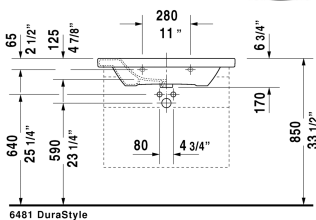

DuraStyle Furniture washbasin # 2320800000 / 2320800060 / 2320800087

< 31 1/2" Inch >

6481 DuraStyle

Furniture washbasin	Dimension	Weight	Order number
with tap platform, hardware included, wall-mounted, cUPC listed, 31 1/2" Inch			
Colors			
00 White			
Variant			
● with overflow	31 1/2" x 18 7/8" Inch	49.6 lb	2320800000
☒ with overflow	31 1/2" x 18 7/8" Inch	49.6 lb	2320800060
●●● with overflow, Tap holes 1 3/8"	31 1/2" x 18 7/8" Inch	49.6 lb	2320800087
Sanitary ceramics with the special WonderGliss surface finish will remain clean and attractive-looking for a long time to come. When ordering WonderGliss please add a "1" as eleventh digit to the model number.			
Siphon for washbasin with outlet pipe 11 3/4"	1 1/4" Inch	1.3 lb	005026
Suitable products			
Siphon cover for # 231955, 231960, 231965, 232012, 232010, 232080, 232065, 232610, 232680, 232510, 232580, 233813,			085830
Pedestal for # 231955, 231960, 231965, 232012, 232010, 232080, 232065, 232610, 232680, 232510, 232580, 233813,			085829
Furniture - ACC shelf wall-mounted for DuraStyle # 232080, 29 1/8" x 17 3/8" Inch	29 1/8" x 17 3/8" Inch		DS9872
Furniture - ACC towel rail for DuraStyle # 232080, 29 1/8" x 17 3/8" Inch	29 1/8" x 17 3/8" Inch		DS9892

DuraStyle Furniture washbasin # 2320800000 / 2320800060 /
2320800087

|< 31 1/2" Inch >|

Furniture - ACC towel rail with included shelf for DuraStyle # 232080, 29 1/8" x 17 3/8" Inch

DS9882

All drawings contain the necessary measurements which are subject to standard tolerances. They are stated in inch & mm and are non-binding. Exact measurements, in particular for customized installation scenarios, can only be taken from the finished ceramic piece.