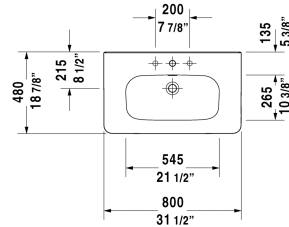

DuraStyle Furniture washbasin # 2320800000 / 2320800060 / 2320800087

< 31 1/2" Inch >

6481 DuraStyle

Furniture washbasin	Dimension	Weight	Order number
with tap platform, hardware included, wall-mounted, cUPC listed, 31 1/2" Inch			
Colors			
00 White			
Variant			
● with overflow	31 1/2" x 18 7/8" Inch	49.6 lb	2320800000
☒ with overflow	31 1/2" x 18 7/8" Inch	49.6 lb	2320800060
●●● with overflow, Tap holes 1 3/8"	31 1/2" x 18 7/8" Inch	49.6 lb	2320800087
Sanitary ceramics with the special WonderGliss surface finish will remain clean and attractive-looking for a long time to come. When ordering WonderGliss please add a "1" as eleventh digit to the model number.			
Siphon for washbasin with outlet pipe 11 3/4"	1 1/4" Inch	1.3 lb	005026
Suitable products			
Siphon cover for # 231955, 231960, 231965, 232012, 232010, 232080, 232065, 232610, 232680, 232510, 232580, 233813,			085830
Pedestal for # 231955, 231960, 231965, 232012, 232010, 232080, 232065, 232610, 232680, 232510, 232580, 233813,			085829
Furniture - ACC shelf wall-mounted for DuraStyle # 232080, 29 1/8" x 17 3/8" Inch	29 1/8" x 17 3/8" Inch		DS9872
Furniture - ACC towel rail for DuraStyle # 232080, 29 1/8" x 17 3/8" Inch	29 1/8" x 17 3/8" Inch		DS9892

DuraStyle Furniture washbasin # 2320800000 / 2320800060 /
2320800087

|< 31 1/2" Inch >|

Furniture - ACC towel rail with included shelf for DuraStyle # 232080, 29 1/8" x 17 3/8" Inch

DS9882

All drawings contain the necessary measurements which are subject to standard tolerances. They are stated in inch & mm and are non-binding. Exact measurements, in particular for customized installation scenarios, can only be taken from the finished ceramic piece.