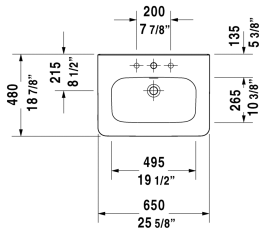

DuraStyle Furniture washbasin # 2320650000 / 2320650030 / 2320650060

| < 25 5/8" Inch > |

Furniture washbasin	Dimension	Weight	Order number
with tap platform, hardware included, wall-mounted, 25 5/8" Inch			
Colors			
00 White			
Variant			
● with overflow	25 5/8" x 18 7/8" Inch	40.3 lb	2320650000
●●● with overflow	25 5/8" x 18 7/8" Inch	40.3 lb	2320650030
☒ with overflow	25 5/8" x 18 7/8" Inch	40.3 lb	2320650060
Sanitary ceramics with the special WonderGliss surface finish will remain clean and attractive-looking for a long time to come. When ordering WonderGliss please add a "1" as eleventh digit to the model number.			
Siphon for washbasin with outlet pipe 1 1/4"	1 1/4" Inch	1.3 lb	005026
Suitable products			
Siphon cover for # 231955, 231960, 231965, 232012, 232010, 232080, 232065, 232610, 232680, 232510, 232580, 233813,			085830
Pedestal for # 231955, 231960, 231965, 232012, 232010, 232080, 232065, 232610, 232680, 232510, 232580, 233813,			085829
Furniture - ACC shelf wall-mounted for DuraStyle # 232065, 23 5/8" x 17 3/8" Inch	23 5/8" x 17 3/8" Inch		DS9871
Furniture - ACC towel rail for DuraStyle # 232065, 23 1/4" x 17 3/8" Inch	23 1/4" x 17 3/8" Inch		DS9891

DuraStyle Furniture washbasin # 2320650000 / 2320650030 / 2320650060

|< 25 5/8" Inch >|

Furniture - ACC towel rail with included shelf for DuraStyle # 232065, 23 1/4" x 17 3/8" Inch	23 1/4" x 17 3/8" Inch
---	------------------------

DS9881

All drawings contain the necessary measurements which are subject to standard tolerances. They are stated in inch & mm and are non-binding. Exact measurements, in particular for customized installation scenarios, can only be taken from the finished ceramic piece.