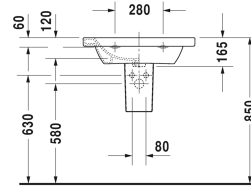

DuraStyle Furniture washbasin # 2320650000 / 2320650030 / 2320650060

| < 25 5/8" Inch > |

Furniture washbasin	Dimension	Weight	Order number
with tap platform, hardware included, wall-mounted, 25 5/8" Inch			
Colors			
00 White			
Variant			
● with overflow	25 5/8" x 18 7/8" Inch	40.3 lb	2320650000
●●● with overflow	25 5/8" x 18 7/8" Inch	40.3 lb	2320650030
☒ with overflow	25 5/8" x 18 7/8" Inch	40.3 lb	2320650060
Sanitary ceramics with the special WonderGliss surface finish will remain clean and attractive-looking for a long time to come. When ordering WonderGliss please add a "1" as eleventh digit to the model number.			
Siphon for washbasin with outlet pipe 1 1/4"	1 1/4" Inch	1.3 lb	005026
Suitable products			
Siphon cover for # 231955, 231960, 231965, 232012, 232010, 232080, 232065, 232610, 232680, 232510, 232580, 233813,			085830
Pedestal for # 231955, 231960, 231965, 232012, 232010, 232080, 232065, 232610, 232680, 232510, 232580, 233813,			085829
Furniture - ACC shelf wall-mounted for DuraStyle # 232065, 23 5/8" x 17 3/8" Inch	23 5/8" x 17 3/8" Inch		DS9871
Furniture - ACC towel rail for DuraStyle # 232065, 23 1/4" x 17 3/8" Inch	23 1/4" x 17 3/8" Inch		DS9891

DuraStyle Furniture washbasin # 2320650000 / 2320650030 / 2320650060

|< 25 5/8" Inch >|

Furniture - ACC towel rail with included shelf for DuraStyle # 232065, 23 1/4" x 17 3/8" Inch	23 1/4" x 17 3/8" Inch
---	------------------------

DS9881

All drawings contain the necessary measurements which are subject to standard tolerances. They are stated in inch & mm and are non-binding. Exact measurements, in particular for customized installation scenarios, can only be taken from the finished ceramic piece.