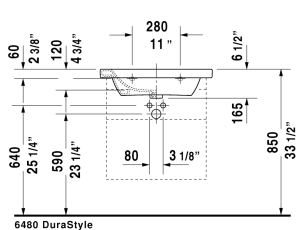

DuraStyle Furniture washbasin # 2320650000 / 2320650030 / 2320650060

| < 25 5/8" Inch > |

Furniture washbasin	Dimension	Weight	Order number
with tap platform, hardware included, wall-mounted, 25 5/8" Inch			
Colors			
00 White			
Variant			
● with overflow	25 5/8" x 18 7/8" Inch	40.3 lb	2320650000
●●● with overflow	25 5/8" x 18 7/8" Inch	40.3 lb	2320650030
☒ with overflow	25 5/8" x 18 7/8" Inch	40.3 lb	2320650060
Sanitary ceramics with the special WonderGliss surface finish will remain clean and attractive-looking for a long time to come. When ordering WonderGliss please add a "1" as eleventh digit to the model number.			
Siphon for washbasin with outlet pipe 1 1/4"	1 1/4" Inch	1.3 lb	005026
Suitable products			
Siphon cover for # 231955, 231960, 231965, 232012, 232010, 232080, 232065, 232610, 232680, 232510, 232580, 233813,			085830
Pedestal for # 231955, 231960, 231965, 232012, 232010, 232080, 232065, 232610, 232680, 232510, 232580, 233813,			085829
Furniture - ACC shelf wall-mounted for DuraStyle # 232065, 23 5/8" x 17 3/8" Inch	23 5/8" x 17 3/8" Inch		DS9871
Furniture - ACC towel rail for DuraStyle # 232065, 23 1/4" x 17 3/8" Inch	23 1/4" x 17 3/8" Inch		DS9891

DuraStyle Furniture washbasin # 2320650000 / 2320650030 / 2320650060

|< 25 5/8" Inch >|

Furniture - ACC towel rail with included shelf for DuraStyle # 232065, 23 1/4" x 17 3/8" Inch	23 1/4" x 17 3/8" Inch
---	------------------------

DS9881

All drawings contain the necessary measurements which are subject to standard tolerances. They are stated in inch & mm and are non-binding. Exact measurements, in particular for customized installation scenarios, can only be taken from the finished ceramic piece.