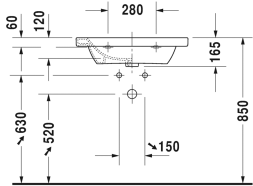

DuraStyle Furniture washbasin # 2320650000 / 2320650030 / 2320650060

| < 25 5/8" Inch > |

Furniture washbasin	Dimension	Weight	Order number
with tap platform, hardware included, wall-mounted, 25 5/8" Inch			
Colors			
00 White			
Variant			
● with overflow	25 5/8" x 18 7/8" Inch	40.3 lb	2320650000
●●● with overflow	25 5/8" x 18 7/8" Inch	40.3 lb	2320650030
☒ with overflow	25 5/8" x 18 7/8" Inch	40.3 lb	2320650060
Sanitary ceramics with the special WonderGliss surface finish will remain clean and attractive-looking for a long time to come. When ordering WonderGliss please add a "1" as eleventh digit to the model number.			
Siphon for washbasin with outlet pipe 1 1/4"	1 1/4" Inch	1.3 lb	005026
Suitable products			
Siphon cover for # 231955, 231960, 231965, 232012, 232010, 232080, 232065, 232610, 232680, 232510, 232580, 233813,			085830
Pedestal for # 231955, 231960, 231965, 232012, 232010, 232080, 232065, 232610, 232680, 232510, 232580, 233813,			085829
Furniture - ACC shelf wall-mounted for DuraStyle # 232065, 23 5/8" x 17 3/8" Inch	23 5/8" x 17 3/8" Inch		DS9871
Furniture - ACC towel rail for DuraStyle # 232065, 23 1/4" x 17 3/8" Inch	23 1/4" x 17 3/8" Inch		DS9891

DuraStyle Furniture washbasin # 2320650000 / 2320650030 / 2320650060

|< 25 5/8" Inch >|

Furniture - ACC towel rail with included shelf for DuraStyle # 232065, 23 1/4" x 17 3/8" Inch	23 1/4" x 17 3/8" Inch
---	------------------------

DS9881

All drawings contain the necessary measurements which are subject to standard tolerances. They are stated in inch & mm and are non-binding. Exact measurements, in particular for customized installation scenarios, can only be taken from the finished ceramic piece.