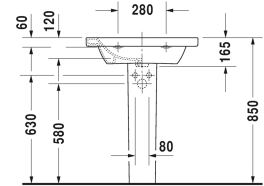

DuraStyle Furniture washbasin # 2320650000 / 2320650030 / 2320650060

| < 25 5/8" Inch > |

Furniture washbasin	Dimension	Weight	Order number
with tap platform, hardware included, wall-mounted, 25 5/8" Inch			
Colors			
00 White			
Variant			
● with overflow	25 5/8" x 18 7/8" Inch	40.3 lb	2320650000
●●● with overflow	25 5/8" x 18 7/8" Inch	40.3 lb	2320650030
☒ with overflow	25 5/8" x 18 7/8" Inch	40.3 lb	2320650060
Sanitary ceramics with the special WonderGliss surface finish will remain clean and attractive-looking for a long time to come. When ordering WonderGliss please add a "1" as eleventh digit to the model number.			
Siphon for washbasin with outlet pipe 1 1/4"	1 1/4" Inch	1.3 lb	005026
Suitable products			
Siphon cover for # 231955, 231960, 231965, 232012, 232010, 232080, 232065, 232610, 232680, 232510, 232580, 233813,			085830
Pedestal for # 231955, 231960, 231965, 232012, 232010, 232080, 232065, 232610, 232680, 232510, 232580, 233813,			085829
Furniture - ACC shelf wall-mounted for DuraStyle # 232065, 23 5/8" x 17 3/8" Inch	23 5/8" x 17 3/8" Inch		DS9871
Furniture - ACC towel rail for DuraStyle # 232065, 23 1/4" x 17 3/8" Inch	23 1/4" x 17 3/8" Inch		DS9891

DuraStyle Furniture washbasin # 2320650000 / 2320650030 / 2320650060

|< 25 5/8" Inch >|

Furniture - ACC towel rail with included shelf for DuraStyle # 232065, 23 1/4" x 17 3/8" Inch	23 1/4" x 17 3/8" Inch
---	------------------------

DS9881

All drawings contain the necessary measurements which are subject to standard tolerances. They are stated in inch & mm and are non-binding. Exact measurements, in particular for customized installation scenarios, can only be taken from the finished ceramic piece.