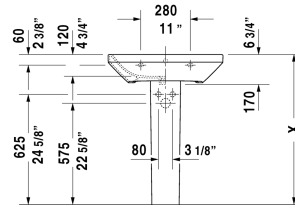

DuraStyle Washbasin # 2319650000 / 2319650030

| < 25 5/8" Inch > |

Washbasin	Dimension	Weight	Order number
with overflow, with tap platform, hardware included, wall-mounted, cUPC listed, 25 5/8" Inch			
Colors			
00 White			
Variant			
●	25 5/8" x 17 3/8" Inch	40.6 lb	2319650000
●●●	25 5/8" x 17 3/8" Inch	40.6 lb	2319650030
Sanitary ceramics with the special WonderGliss surface finish will remain clean and attractive-looking for a long time to come. When ordering WonderGliss please add a "1" as eleventh digit to the model number.			
Suitable products			
Siphon cover for # 231955, 231960, 231965, 232012, 232010, 232080, 232065, 232610, 232680, 232510, 232580, 233813,			085830
Pedestal for # 231955, 231960, 231965, 232012, 232010, 232080, 232065, 232610, 232680, 232510, 232580, 233813,			085829

All drawings contain the necessary measurements which are subject to standard tolerances. They are stated in inch & mm and are non-binding. Exact measurements, in particular for customized installation scenarios, can only be taken from the finished ceramic piece.