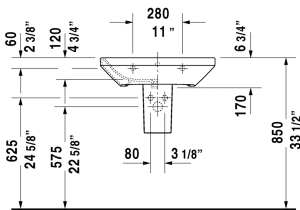

DuraStyle Washbasin # 2319650000 / 2319650030

| < 25 5/8" Inch > |

Washbasin	Dimension	Weight	Order number
with overflow, with tap platform, hardware included, wall-mounted, cUPC listed, 25 5/8" Inch			
Colors			
00 White			
Variant			
●	25 5/8" x 17 3/8" Inch	40.6 lb	2319650000
●●●	25 5/8" x 17 3/8" Inch	40.6 lb	2319650030
Sanitary ceramics with the special WonderGliss surface finish will remain clean and attractive-looking for a long time to come. When ordering WonderGliss please add a "1" as eleventh digit to the model number.			
Suitable products			
Siphon cover for # 231955, 231960, 231965, 232012, 232010, 232080, 232065, 232610, 232680, 232510, 232580, 233813,			085830
Pedestal for # 231955, 231960, 231965, 232012, 232010, 232080, 232065, 232610, 232680, 232510, 232580, 233813,			085829

All drawings contain the necessary measurements which are subject to standard tolerances. They are stated in inch & mm and are non-binding. Exact measurements, in particular for customized installation scenarios, can only be taken from the finished ceramic piece.