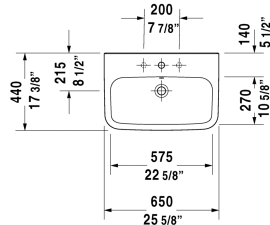

DuraStyle Washbasin # 2319650000 / 2319650030

| < 25 5/8" Inch > |

Washbasin	Dimension	Weight	Order number
with overflow, with tap platform, hardware included, wall-mounted, cUPC listed, 25 5/8" Inch			
Colors			
00 White			
Variant			
●	25 5/8" x 17 3/8" Inch	40.6 lb	2319650000
●●●	25 5/8" x 17 3/8" Inch	40.6 lb	2319650030
Sanitary ceramics with the special WonderGliss surface finish will remain clean and attractive-looking for a long time to come. When ordering WonderGliss please add a "1" as eleventh digit to the model number.			
Suitable products			
Siphon cover for # 231955, 231960, 231965, 232012, 232010, 232080, 232065, 232610, 232680, 232510, 232580, 233813,			085830
Pedestal for # 231955, 231960, 231965, 232012, 232010, 232080, 232065, 232610, 232680, 232510, 232580, 233813,			085829

All drawings contain the necessary measurements which are subject to standard tolerances. They are stated in inch & mm and are non-binding. Exact measurements, in particular for customized installation scenarios, can only be taken from the finished ceramic piece.