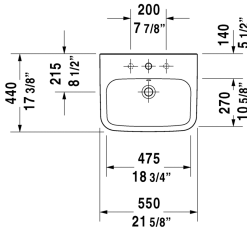

DuraStyle Washbasin # 2319550000 / 2319550030

| < 21 5/8" Inch > |

Washbasin	Dimension	Weight	Order number
with overflow, with tap platform, hardware included, wall-mounted, 21 5/8" Inch			
Colors			
00 White			
Variant			
●	21 5/8" x 17 3/8" Inch	34.8 lb	2319550000
●●●	21 5/8" x 17 3/8" Inch	34.8 lb	2319550030
Sanitary ceramics with the special WonderGliss surface finish will remain clean and attractive-looking for a long time to come. When ordering WonderGliss please add a "1" as eleventh digit to the model number.			
Suitable products			
Siphon cover for # 231955, 231960, 231965, 232012, 232010, 232080, 232065, 232610, 232680, 232510, 232580, 233813,			085830
Pedestal for # 231955, 231960, 231965, 232012, 232010, 232080, 232065, 232610, 232680, 232510, 232580, 233813,			085829

All drawings contain the necessary measurements which are subject to standard tolerances. They are stated in inch & mm and are non-binding. Exact measurements, in particular for customized installation scenarios, can only be taken from the finished ceramic piece.