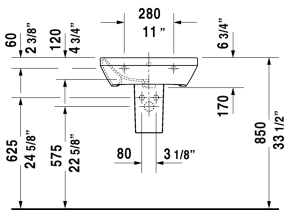

DuraStyle Washbasin # 2319550000 / 2319550030

| < 21 5/8" Inch > |

Washbasin	Dimension	Weight	Order number
with overflow, with tap platform, hardware included, wall-mounted, 21 5/8" Inch			
Colors			
00 White			
Variant			
●	21 5/8" x 17 3/8" Inch	34.8 lb	2319550000
●●●	21 5/8" x 17 3/8" Inch	34.8 lb	2319550030
Sanitary ceramics with the special WonderGliss surface finish will remain clean and attractive-looking for a long time to come. When ordering WonderGliss please add a "1" as eleventh digit to the model number.			
Suitable products			
Siphon cover for # 231955, 231960, 231965, 232012, 232010, 232080, 232065, 232610, 232680, 232510, 232580, 233813,			085830
Pedestal for # 231955, 231960, 231965, 232012, 232010, 232080, 232065, 232610, 232680, 232510, 232580, 233813,			085829

All drawings contain the necessary measurements which are subject to standard tolerances. They are stated in inch & mm and are non-binding. Exact measurements, in particular for customized installation scenarios, can only be taken from the finished ceramic piece.