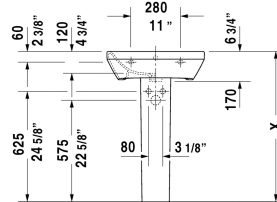

DuraStyle Washbasin # 2319550000 / 2319550030

| < 21 5/8" Inch > |

Washbasin	Dimension	Weight	Order number
with overflow, with tap platform, hardware included, wall-mounted, 21 5/8" Inch			
Colors			
00 White			
Variant			
●	21 5/8" x 17 3/8" Inch	34.8 lb	2319550000
●●●	21 5/8" x 17 3/8" Inch	34.8 lb	2319550030
Sanitary ceramics with the special WonderGliss surface finish will remain clean and attractive-looking for a long time to come. When ordering WonderGliss please add a "1" as eleventh digit to the model number.			
Suitable products			
Siphon cover for # 231955, 231960, 231965, 232012, 232010, 232080, 232065, 232610, 232680, 232510, 232580, 233813,			085830
Pedestal for # 231955, 231960, 231965, 232012, 232010, 232080, 232065, 232610, 232680, 232510, 232580, 233813,			085829

All drawings contain the necessary measurements which are subject to standard tolerances. They are stated in inch & mm and are non-binding. Exact measurements, in particular for customized installation scenarios, can only be taken from the finished ceramic piece.