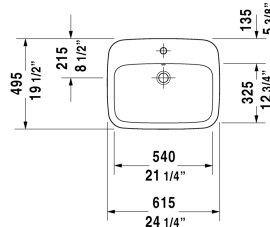

**DuraStyle Vanity basin # 0374620000**

| &lt; 24 1/4" Inch &gt; |

Vanity basin	Dimension	Weight	Order number
drop-in basin, with overflow, with tap platform, 24 1/4" Inch			
<b>Colors</b>			
00 White			
<b>Variant</b>			
●	24 1/4" x 19 1/2" Inch	27.5 lb	0374620000
Sanitary ceramics with the special WonderGliss surface finish will remain clean and attractive-looking for a long time to come. When ordering WonderGliss please add a "1" as eleventh digit to the model number.			
<b>Suitable products</b>			
Vanity unit wall-mounted 1 pull-out compartment, countertop including one cut-out, for 1 vanity basin central including cut-out for siphon and siphon cover, 31 1/2" x 21 5/8" Inch	31 1/2" x 21 5/8" Inch		KT6794
Vanity unit wall-mounted 1 pull-out compartment, countertop including one cut-out, for 1 vanity basin central including cut-out for siphon and siphon cover, 39 3/8" x 21 5/8" Inch	39 3/8" x 21 5/8" Inch		KT6795
Vanity unit wall-mounted 1 pull-out compartment, countertop including one cut-out, for 1 vanity basin central including cut-out for siphon and siphon cover, 47 1/4" x 21 5/8" Inch	47 1/4" x 21 5/8" Inch		KT6796
Vanity unit wall-mounted 2 pull-out compartments, 1 countertop with one cut-out or two cut-outs, for 1 or 2 vanity basins each including cut-out for siphon and siphon cover, 55 1/8" x 21 5/8" Inch	55 1/8" x 21 5/8" Inch		KT6797 B/L/R
Vanity unit wall-mounted 2 drawers, upper drawer including cut-out for siphon and siphon cover, countertop including one cut-out, for 1 vanity basin central, 31 1/2" x 21 5/8" Inch	31 1/2" x 21 5/8" Inch		KT6754
Vanity unit wall-mounted 2 drawers, upper drawer including cut-out for siphon and siphon cover, countertop including one cut-out, for 1 vanity basin central, 39 3/8" x 21 5/8" Inch	39 3/8" x 21 5/8" Inch		KT6755
Vanity unit wall-mounted 2 drawers, upper drawer including cut-out for siphon and siphon cover, countertop including one cut-out, for 1 vanity basin central, 47 1/4" x 21 5/8" Inch	47 1/4" x 21 5/8" Inch		KT6756