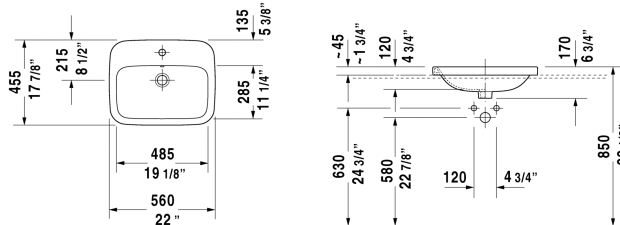

DuraStyle Vanity basin # 0374560000

| < 22" Inch > |

Vanity basin	Dimension	Weight	Order number
drop-in basin, with overflow, with tap platform, 22" Inch			
Colors			
00 White			
Variant			
●	22" x 17 7/8" Inch	23 lb	0374560000
Sanitary ceramics with the special WonderGliss surface finish will remain clean and attractive-looking for a long time to come. When ordering WonderGliss please add a "1" as eleventh digit to the model number.			
Suitable products			
Vanity unit wall-mounted 1 pull-out compartment, countertop including one cut-out, for 1 vanity basin central including cut-out for siphon and siphon cover, 31 1/2" x 21 5/8" Inch	31 1/2" x 21 5/8" Inch		KT6794
Vanity unit wall-mounted 1 pull-out compartment, countertop including one cut-out, for 1 vanity basin central including cut-out for siphon and siphon cover, 39 3/8" x 21 5/8" Inch	39 3/8" x 21 5/8" Inch		KT6795
Vanity unit wall-mounted 1 pull-out compartment, countertop including one cut-out, for 1 vanity basin central including cut-out for siphon and siphon cover, 47 1/4" x 21 5/8" Inch	47 1/4" x 21 5/8" Inch		KT6796
Vanity unit wall-mounted 2 pull-out compartments, 1 countertop with one cut-out or two cut-outs, for 1 or 2 vanity basins each including cut-out for siphon and siphon cover, 55 1/8" x 21 5/8" Inch	55 1/8" x 21 5/8" Inch		KT6797 B/L/R
Vanity unit wall-mounted 2 drawers, upper drawer including cut-out for siphon and siphon cover, countertop including one cut-out, for 1 vanity basin central, 31 1/2" x 21 5/8" Inch	31 1/2" x 21 5/8" Inch		KT6754
Vanity unit wall-mounted 2 drawers, upper drawer including cut-out for siphon and siphon cover, countertop including one cut-out, for 1 vanity basin central, 39 3/8" x 21 5/8" Inch	39 3/8" x 21 5/8" Inch		KT6755
Vanity unit wall-mounted 2 drawers, upper drawer including cut-out for siphon and siphon cover, countertop including one cut-out, for 1 vanity basin central, 47 1/4" x 21 5/8" Inch	47 1/4" x 21 5/8" Inch		KT6756