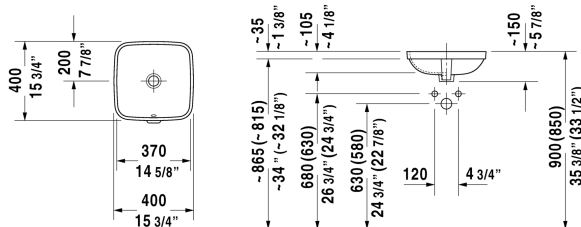

DuraStyle Vanity basin # 0373370000

| < 14 5/8" Inch > |

Vanity basin	Dimension	Weight	Order number
undermount basin, hardware included, with overflow, without tap platform, cUPC listed, 14 5/8" Inch			
Colors			
00 White			
Variant			
☒	14 5/8" x 14 5/8" Inch	13.7 lb	0373370000
Infobox			
Measurements of undercounter models represent interior measurements			
Sanitary ceramics with the special WonderGliss surface finish will remain clean and attractive-looking for a long time to come. When ordering WonderGliss please add a "1" as eleventh digit to the model number.			
Hardware for stone countertops, (with the exception of # 046651)		0.4 lb	005028

All drawings contain the necessary measurements which are subject to standard tolerances. They are stated in inch & mm and are non-binding. Exact measurements, in particular for customized installation scenarios, can only be taken from the finished ceramic piece.