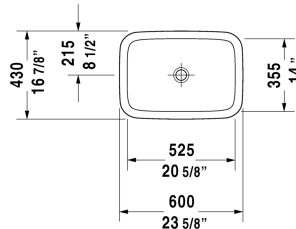

**DuraStyle Vanity basin # 0372600000**

< 23 5/8" Inch >

Vanity basin	Dimension	Weight	Order number
drop-in basin, without overflow, without tap platform, 23 5/8" Inch			
<b>Colors</b>			
00 White			
<b>Variant</b>			
☒	23 5/8" x 16 7/8" Inch	21 lb	0372600000
Sanitary ceramics with the special WonderGliss surface finish will remain clean and attractive-looking for a long time to come. When ordering WonderGliss please add a "1" as eleventh digit to the model number.			
<b>Suitable products</b>			
Vanity unit wall-mounted 1 pull-out compartment, countertop including one cut-out, for 1 vanity basin central including cut-out for siphon and siphon cover, 31 1/2" x 21 5/8" Inch	31 1/2" x 21 5/8" Inch		KT6794
Vanity unit wall-mounted 1 pull-out compartment, countertop including one cut-out, for 1 vanity basin central including cut-out for siphon and siphon cover, 39 3/8" x 21 5/8" Inch	39 3/8" x 21 5/8" Inch		KT6795
Vanity unit wall-mounted 1 pull-out compartment, countertop including one cut-out, for 1 vanity basin central including cut-out for siphon and siphon cover, 47 1/4" x 21 5/8" Inch	47 1/4" x 21 5/8" Inch		KT6796
Vanity unit wall-mounted 2 pull-out compartments, 1 countertop with one cut-out or two cut-outs, for 1 or 2 vanity basins each including cut-out for siphon and siphon cover, 55 1/8" x 21 5/8" Inch	55 1/8" x 21 5/8" Inch		KT6797 B/L/R
Vanity unit wall-mounted 2 drawers, upper drawer including cut-out for siphon and siphon cover, countertop including one cut-out, for 1 vanity basin central, 31 1/2" x 21 5/8" Inch	31 1/2" x 21 5/8" Inch		KT6754
Vanity unit wall-mounted 2 drawers, upper drawer including cut-out for siphon and siphon cover, countertop including one cut-out, for 1 vanity basin central, 39 3/8" x 21 5/8" Inch	39 3/8" x 21 5/8" Inch		KT6755
Vanity unit wall-mounted 2 drawers, upper drawer including cut-out for siphon and siphon cover, countertop including one cut-out, for 1 vanity basin central, 47 1/4" x 21 5/8" Inch	47 1/4" x 21 5/8" Inch		KT6756