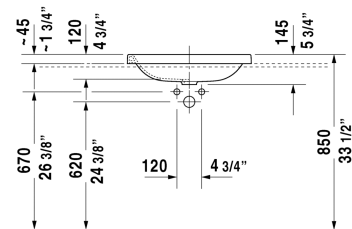

**DuraStyle Vanity basin # 0372600000**

< 23 5/8" Inch >

Vanity basin	Dimension	Weight	Order number
drop-in basin, without overflow, without tap platform, 23 5/8" Inch			
<b>Colors</b>			
00 White			
<b>Variant</b>			
☒	23 5/8" x 16 7/8" Inch	21 lb	0372600000
Sanitary ceramics with the special WonderGliss surface finish will remain clean and attractive-looking for a long time to come. When ordering WonderGliss please add a "1" as eleventh digit to the model number.			
<b>Suitable products</b>			
Vanity unit wall-mounted 1 pull-out compartment, countertop including one cut-out, for 1 vanity basin central including cut-out for siphon and siphon cover, 31 1/2" x 21 5/8" Inch	31 1/2" x 21 5/8" Inch		KT6794
Vanity unit wall-mounted 1 pull-out compartment, countertop including one cut-out, for 1 vanity basin central including cut-out for siphon and siphon cover, 39 3/8" x 21 5/8" Inch	39 3/8" x 21 5/8" Inch		KT6795
Vanity unit wall-mounted 1 pull-out compartment, countertop including one cut-out, for 1 vanity basin central including cut-out for siphon and siphon cover, 47 1/4" x 21 5/8" Inch	47 1/4" x 21 5/8" Inch		KT6796
Vanity unit wall-mounted 2 pull-out compartments, 1 countertop with one cut-out or two cut-outs, for 1 or 2 vanity basins each including cut-out for siphon and siphon cover, 55 1/8" x 21 5/8" Inch	55 1/8" x 21 5/8" Inch		KT6797 B/L/R
Vanity unit wall-mounted 2 drawers, upper drawer including cut-out for siphon and siphon cover, countertop including one cut-out, for 1 vanity basin central, 31 1/2" x 21 5/8" Inch	31 1/2" x 21 5/8" Inch		KT6754
Vanity unit wall-mounted 2 drawers, upper drawer including cut-out for siphon and siphon cover, countertop including one cut-out, for 1 vanity basin central, 39 3/8" x 21 5/8" Inch	39 3/8" x 21 5/8" Inch		KT6755
Vanity unit wall-mounted 2 drawers, upper drawer including cut-out for siphon and siphon cover, countertop including one cut-out, for 1 vanity basin central, 47 1/4" x 21 5/8" Inch	47 1/4" x 21 5/8" Inch		KT6756