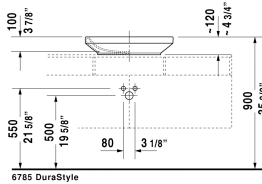

DuraStyle Washbowl # 0349600000

< 23 5/8" Inch >

Washbowl	Dimension	Weight	Order number
ground, without overflow, without tap platform, hardware included, CUPC listed, 23 5/8" Inch			
Colors			
00 White			
Variant			
☒	23 5/8" x 15" Inch	26.5 lb	0349600000
Sanitary ceramics with the special WonderGliss surface finish will remain clean and attractive-looking for a long time to come. When ordering WonderGliss please add a "1" as eleventh digit to the model number.			
Suitable products			
Vanity unit wall-mounted 1 pull-out compartment, countertop including one cut-out, for 1 above-counter basin central, 31 1/2" x 21 5/8" Inch	31 1/2" x 21 5/8" Inch		KT6694
Vanity unit wall-mounted 1 pull-out compartment, countertop including one cut-out, for 1 above-counter basin central, 39 3/8" x 21 5/8" Inch	39 3/8" x 21 5/8" Inch		KT6695
Vanity unit wall-mounted 1 pull-out compartment, countertop including one cut-out, for 1 above-counter basin central, 47 1/4" x 21 5/8" Inch	47 1/4" x 21 5/8" Inch		KT6696
Vanity unit wall-mounted 2 pull-out compartments, 1 countertop with one cut-out or two cut-outs, for 1 or 2 above-counter basins, 55 1/8" x 21 5/8" Inch	55 1/8" x 21 5/8" Inch		KT6697 B/L/R
Vanity unit wall-mounted 2 drawers, upper drawer including cut-out for siphon and siphon cover, countertop including one cut-out, for 1 above-counter basin central, 31 1/2" x 21 5/8" Inch	31 1/2" x 21 5/8" Inch		KT6654