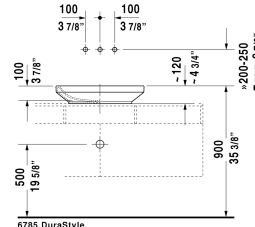

DuraStyle Washbowl # 0349600000

< 23 5/8" Inch >

Washbowl	Dimension	Weight	Order number
ground, without overflow, without tap platform, hardware included, CUPC listed, 23 5/8" Inch			
Colors			
00 White			
Variant			
☒	23 5/8" x 15" Inch	26.5 lb	0349600000
Sanitary ceramics with the special WonderGliss surface finish will remain clean and attractive-looking for a long time to come. When ordering WonderGliss please add a "1" as eleventh digit to the model number.			
Suitable products			
Vanity unit wall-mounted 1 pull-out compartment, countertop including one cut-out, for 1 above-counter basin central, 31 1/2" x 21 5/8" Inch	31 1/2" x 21 5/8" Inch		KT6694
Vanity unit wall-mounted 1 pull-out compartment, countertop including one cut-out, for 1 above-counter basin central, 39 3/8" x 21 5/8" Inch	39 3/8" x 21 5/8" Inch		KT6695
Vanity unit wall-mounted 1 pull-out compartment, countertop including one cut-out, for 1 above-counter basin central, 47 1/4" x 21 5/8" Inch	47 1/4" x 21 5/8" Inch		KT6696
Vanity unit wall-mounted 2 pull-out compartments, 1 countertop with one cut-out or two cut-outs, for 1 or 2 above-counter basins, 55 1/8" x 21 5/8" Inch	55 1/8" x 21 5/8" Inch		KT6697 B/L/R
Vanity unit wall-mounted 2 drawers, upper drawer including cut-out for siphon and siphon cover, countertop including one cut-out, for 1 above-counter basin central, 31 1/2" x 21 5/8" Inch	31 1/2" x 21 5/8" Inch		KT6654