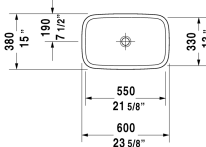

DuraStyle Washbowl # 0349600000

< 23 5/8" Inch >

Washbowl	Dimension	Weight	Order number
ground, without overflow, without tap platform, hardware included, CUPC listed, 23 5/8" Inch			
Colors			
00 White			
Variant			
☒	23 5/8" x 15" Inch	26.5 lb	0349600000
Sanitary ceramics with the special WonderGliss surface finish will remain clean and attractive-looking for a long time to come. When ordering WonderGliss please add a "1" as eleventh digit to the model number.			
Suitable products			
Vanity unit wall-mounted 1 pull-out compartment, countertop including one cut-out, for 1 above-counter basin central, 31 1/2" x 21 5/8" Inch	31 1/2" x 21 5/8" Inch		KT6694
Vanity unit wall-mounted 1 pull-out compartment, countertop including one cut-out, for 1 above-counter basin central, 39 3/8" x 21 5/8" Inch	39 3/8" x 21 5/8" Inch		KT6695
Vanity unit wall-mounted 1 pull-out compartment, countertop including one cut-out, for 1 above-counter basin central, 47 1/4" x 21 5/8" Inch	47 1/4" x 21 5/8" Inch		KT6696
Vanity unit wall-mounted 2 pull-out compartments, 1 countertop with one cut-out or two cut-outs, for 1 or 2 above-counter basins, 55 1/8" x 21 5/8" Inch	55 1/8" x 21 5/8" Inch		KT6697 B/L/R
Vanity unit wall-mounted 2 drawers, upper drawer including cut-out for siphon and siphon cover, countertop including one cut-out, for 1 above-counter basin central, 31 1/2" x 21 5/8" Inch	31 1/2" x 21 5/8" Inch		KT6654