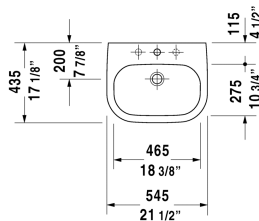

D-Code Vanity basin # 0337540000 / 0337540030

< 21 1/2" Inch >

Vanity basin	Dimension	Weight	Order number
drop-in basin, with overflow, with tap platform, cUPC listed, 21 1/2" Inch			
Colors			
00 White			
Variant			
●	21 1/2" x 17 1/8" Inch	25 lb	0337540000
●●●	21 1/2" x 17 1/8" Inch	25 lb	0337540030
Suitable products			
Vanity unit wall-mounted 1 pull-out compartment, countertop including one cut-out, for 1 vanity basin central including cut-out for siphon and siphon cover, 31 1/2" x 21 5/8" Inch	31 1/2" x 21 5/8" Inch		KT6794
Vanity unit wall-mounted 1 pull-out compartment, countertop including one cut-out, for 1 vanity basin central including cut-out for siphon and siphon cover, 39 3/8" x 21 5/8" Inch	39 3/8" x 21 5/8" Inch		KT6795
Vanity unit wall-mounted 1 pull-out compartment, countertop including one cut-out, for 1 vanity basin central including cut-out for siphon and siphon cover, 47 1/4" x 21 5/8" Inch	47 1/4" x 21 5/8" Inch		KT6796
Vanity unit wall-mounted 2 pull-out compartments, 1 countertop with one cut-out or two cut-outs, for 1 or 2 vanity basins each including cut-out for siphon and siphon cover, 55 1/8" x 21 5/8" Inch	55 1/8" x 21 5/8" Inch		KT6797 B/L/R
Vanity unit wall-mounted 2 drawers, upper drawer including cut-out for siphon and siphon cover, countertop including one cut-out, for 1 vanity basin central, 31 1/2" x 21 5/8" Inch	31 1/2" x 21 5/8" Inch		KT6754
Vanity unit wall-mounted 2 drawers, upper drawer including cut-out for siphon and siphon cover, countertop including one cut-out, for 1 vanity basin central, 39 3/8" x 21 5/8" Inch	39 3/8" x 21 5/8" Inch		KT6755
Vanity unit wall-mounted 2 drawers, upper drawer including cut-out for siphon and siphon cover, countertop including one cut-out, for 1 vanity basin central, 47 1/4" x 21 5/8" Inch	47 1/4" x 21 5/8" Inch		KT6756
Vanity unit wall-mounted 4 drawers, 1 countertop with one cut-out or two cut-outs, drawer beneath basin including cut-out for siphon and siphon cover, for 1 or 2 vanity basin(s), 55 1/8" x 21 5/8" Inch	55 1/8" x 21 5/8" Inch		KT6757 B/L/R