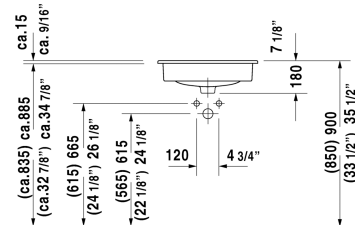

D-Code Vanity basin # 0337540000 / 0337540030

< 21 1/2" Inch >

Vanity basin	Dimension	Weight	Order number
drop-in basin, with overflow, with tap platform, cUPC listed, 21 1/2" Inch			
Colors			
00 White			
Variant			
●	21 1/2" x 17 1/8" Inch	25 lb	0337540000
●●●	21 1/2" x 17 1/8" Inch	25 lb	0337540030
Suitable products			
Vanity unit wall-mounted 1 pull-out compartment, countertop including one cut-out, for 1 vanity basin central including cut-out for siphon and siphon cover, 31 1/2" x 21 5/8" Inch	31 1/2" x 21 5/8" Inch		KT6794
Vanity unit wall-mounted 1 pull-out compartment, countertop including one cut-out, for 1 vanity basin central including cut-out for siphon and siphon cover, 39 3/8" x 21 5/8" Inch	39 3/8" x 21 5/8" Inch		KT6795
Vanity unit wall-mounted 1 pull-out compartment, countertop including one cut-out, for 1 vanity basin central including cut-out for siphon and siphon cover, 47 1/4" x 21 5/8" Inch	47 1/4" x 21 5/8" Inch		KT6796
Vanity unit wall-mounted 2 pull-out compartments, 1 countertop with one cut-out or two cut-outs, for 1 or 2 vanity basins each including cut-out for siphon and siphon cover, 55 1/8" x 21 5/8" Inch	55 1/8" x 21 5/8" Inch		KT6797 B/L/R
Vanity unit wall-mounted 2 drawers, upper drawer including cut-out for siphon and siphon cover, countertop including one cut-out, for 1 vanity basin central, 31 1/2" x 21 5/8" Inch	31 1/2" x 21 5/8" Inch		KT6754
Vanity unit wall-mounted 2 drawers, upper drawer including cut-out for siphon and siphon cover, countertop including one cut-out, for 1 vanity basin central, 39 3/8" x 21 5/8" Inch	39 3/8" x 21 5/8" Inch		KT6755
Vanity unit wall-mounted 2 drawers, upper drawer including cut-out for siphon and siphon cover, countertop including one cut-out, for 1 vanity basin central, 47 1/4" x 21 5/8" Inch	47 1/4" x 21 5/8" Inch		KT6756
Vanity unit wall-mounted 4 drawers, 1 countertop with one cut-out or two cut-outs, drawer beneath basin including cut-out for siphon and siphon cover, for 1 or 2 vanity basin(s), 55 1/8" x 21 5/8" Inch	55 1/8" x 21 5/8" Inch		KT6757 B/L/R