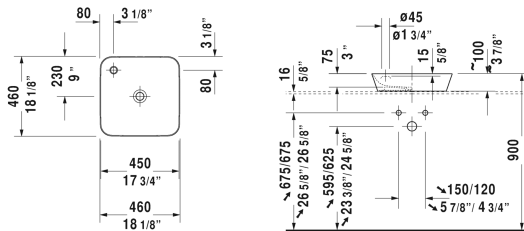

Cape Cod Washbowl # 234046

< 18 1/8" Inch >

Washbowl	Dimension	Weight	Order number
with interior tap platform, without overflow, hardware included, 18 1/8" Inch			
Colors			
00 White			
Variant			
Infobox			
Made of DuraCeram, Duravit recommends the following faucets for # 234046: Hansgrohe Metris 110 # 31080001 and # 31080821, Metris 200 # 31183001 and # 31183821, Axor Starck Organic # 12010001			
Sanitary ceramics with the special WonderGliss surface finish will remain clean and attractive-looking for a long time to come. When ordering WonderGliss please add a "1" as eleventh digit to the model number.			
Design Siphon		3.3 lb	005036
Slotted waste for washbasins without overflow	2" Inch	0.7 lb	005024
Suitable products			
Vanity unit floorstanding 1 console, 1 furniture with doors and shelf elements laterally, 44 1/8" x 22 1/2" Inch	44 1/8" x 22 1/2" Inch		CC9533
Vanity unit floorstanding 1 console, 1 shelf below, 44 1/8" x 22 1/2" Inch	44 1/8" x 22 1/2" Inch		CC9532

All drawings contain the necessary measurements which are subject to standard tolerances. They are stated in inch & mm and are non-binding. Exact measurements, in particular for customized installation scenarios, can only be taken from the finished ceramic piece.