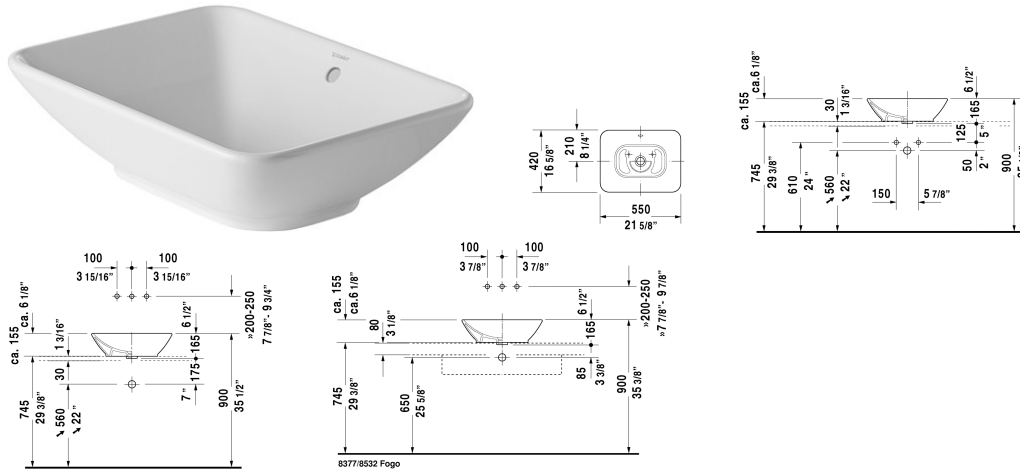

**Bacino Washbowl # 0334520000**

| &lt; 21 5/8" Inch &gt; |

Washbowl	Dimension	Weight	Order number
with overflow, without tap platform, overflow clip Chrome included, hardware included, CUPC listed, 21 5/8" Inch			
<b>Colors</b>			
00 White			
<b>Variant</b>			
☒	21 5/8" x 16 1/2" Inch	26.5 lb	0334520000
Sanitary ceramics with the special WonderGliss surface finish will remain clean and attractive-looking for a long time to come. When ordering WonderGliss please add a "1" as eleventh digit to the model number.			
Pop-up basin waste with horizontal lever**	2" Inch	1.1 lb	005031
Pop-up basin waste with vertical lever***	2" Inch	1.1 lb	005051
<b>Suitable products</b>			
Vanity unit wall-mounted 1 pull-out compartment, countertop including one cut-out, for 1 above-counter basin central, 31 1/2" x 21 5/8" Inch	31 1/2" x 21 5/8" Inch		KT6694
Vanity unit wall-mounted 1 pull-out compartment, countertop including one cut-out, for 1 above-counter basin central, 39 3/8" x 21 5/8" Inch	39 3/8" x 21 5/8" Inch		KT6695
Vanity unit wall-mounted 1 pull-out compartment, countertop including one cut-out, for 1 above-counter basin central, 47 1/4" x 21 5/8" Inch	47 1/4" x 21 5/8" Inch		KT6696