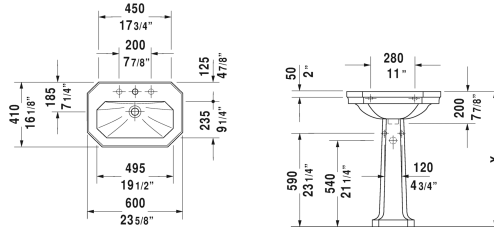

1930 Washbasin # 0438600000 / 0438600087

| < 23 5/8" Inch > |

Washbasin	Dimension	Weight	Order number
with overflow, cUPC listed, with tap platform, hardware included, wall-mounted, 23 5/8" Inch			
<b>Colors</b>			
00 White			
<b>Variant</b>			
●	23 5/8" x 16 1/8" Inch	29.7 lb	0438600000
●●● Tap holes 1 3/8"	23 5/8" x 16 1/8" Inch	29.7 lb	0438600087
Sanitary ceramics with the special WonderGliss surface finish will remain clean and attractive-looking for a long time to come. When ordering WonderGliss please add a "1" as eleventh digit to the model number.			
<b>Suitable products</b>			
Pedestal for washbasin # 043860, 10 5/8" x 10" Inch	10 5/8" x 10" Inch		085791

All drawings contain the necessary measurements which are subject to standard tolerances. They are stated in inch & mm and are non-binding. Exact measurements, in particular for customized installation scenarios, can only be taken from the finished ceramic piece.