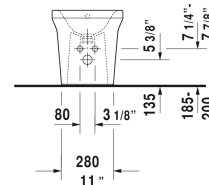

P3 Comforts Bidet floor standing # 2269100000

| < 15" Inch > |

Bidet floor standing	Dimension	Weight	Order number
back-to-wall, with overflow, with tap platform, overflow clip Chrome included, hardware included			
Colors			
00 White			
Variant			
	15" x 23 5/8" Inch	62.2 lb	2269100000
Sanitary ceramics with the special WonderGliss surface finish will remain clean and attractive-looking for a long time to come. When ordering WonderGliss please add a "1" as eleventh digit to the model number.			
Siphon for bidet with extended outlet pipe	1 1/4" x 19 3/4" Inch	1.3 lb	005027

All drawings contain the necessary measurements which are subject to standard tolerances. They are stated in inch & mm and are non-binding. Exact measurements, in particular for customized installation scenarios, can only be taken from the finished ceramic piece.