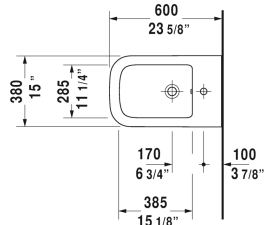

P3 Comforts Bidet floor standing # 2269100000

| < 15" Inch > |

Bidet floor standing	Dimension	Weight	Order number
back-to-wall, with overflow, with tap platform, overflow clip Chrome included, hardware included			
Colors			
00 White			
Variant			
	15" x 23 5/8" Inch	62.2 lb	2269100000
Sanitary ceramics with the special WonderGliss surface finish will remain clean and attractive-looking for a long time to come. When ordering WonderGliss please add a "1" as eleventh digit to the model number.			
Siphon for bidet with extended outlet pipe	1 1/4" x 19 3/4" Inch	1.3 lb	005027

All drawings contain the necessary measurements which are subject to standard tolerances. They are stated in inch & mm and are non-binding. Exact measurements, in particular for customized installation scenarios, can only be taken from the finished ceramic piece.