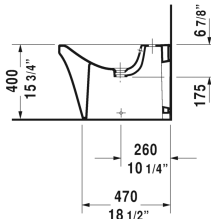

P3 Comforts Bidet floor standing # 2269100000

| < 15" Inch > |

Bidet floor standing	Dimension	Weight	Order number
back-to-wall, with overflow, with tap platform, overflow clip Chrome included, hardware included			
Colors			
00 White			
Variant			
	15" x 23 5/8" Inch	62.2 lb	2269100000
Sanitary ceramics with the special WonderGliss surface finish will remain clean and attractive-looking for a long time to come. When ordering WonderGliss please add a "1" as eleventh digit to the model number.			
Siphon for bidet with extended outlet pipe	1 1/4" x 19 3/4" Inch	1.3 lb	005027

All drawings contain the necessary measurements which are subject to standard tolerances. They are stated in inch & mm and are non-binding. Exact measurements, in particular for customized installation scenarios, can only be taken from the finished ceramic piece.