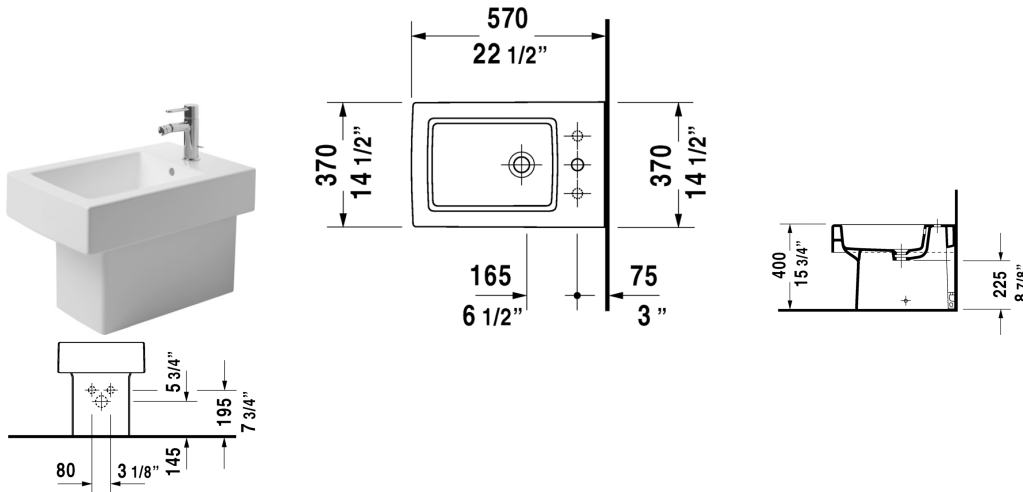

Vero Bidet floor standing # 224010..00 / 224010..30

| < 14 5/8" Inch > |

| Bidet floor standing | Dimension | Weight | Order number |
|--|------------------------|--------|--------------|
| with overflow, with tap platform, hardware included, cUPC listed | | | |
| Colors | | | |
| 00 White 08 Black | | | |
| Variant | | | |
| | 14 5/8" x 22 1/2" Inch | 60 lb | 224010..00 |
| | 14 5/8" x 22 1/2" Inch | 60 lb | 224010..30 |
| Sanitary ceramics with the special WonderGliss surface finish will remain clean and attractive-looking for a long time to come. When ordering WonderGliss please add a "1" as eleventh digit to the model number. | | | |
| Siphon for bidet with extended outlet pipe | 1 1/4" x 19 3/4" Inch | 1.3 lb | 005027 |

All drawings contain the necessary measurements which are subject to standard tolerances. They are stated in inch & mm and are non-binding. Exact measurements, in particular for customized installation scenarios, can only be taken from the finished ceramic piece.