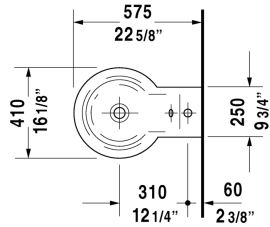

Starck 1 Bidet wall-mounted # 0274150000

| < 16 1/8" Inch > |

Bidet wall-mounted	Dimension	Weight	Order number
with overflow, with tap platform, overflow clip Chrome included, cUPC listed, Durafix included			
Colors			
00 White			
Variant			
	16 1/8" x 22 5/8" Inch	46.3 lb	0274150000
Infobox			
Durafix for invisible fixation is included, In-wall carrier required for installation, Please only use Philippe Starck bidet faucets			
Sanitary ceramics with the special WonderGliss surface finish will remain clean and attractive-looking for a long time to come. When ordering WonderGliss please add a "1" as eleventh digit to the model number.			
Hardware for wall-mounted bidet and wall-mounted toilet	Ø 1/2" x 7 1/8" Inch	0.4 lb	006500
Siphon for bidet with extended outlet pipe	1 1/4" x 19 3/4" Inch	1.3 lb	005027
Carrier for bidet		30 lb	111520

All drawings contain the necessary measurements which are subject to standard tolerances. They are stated in inch & mm and are non-binding. Exact measurements, in particular for customized installation scenarios, can only be taken from the finished ceramic piece.