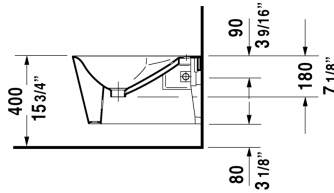

Starck 1 Bidet wall-mounted # 0274150000

| < 16 1/8" Inch > |

Bidet wall-mounted	Dimension	Weight	Order number
with overflow, with tap platform, overflow clip Chrome included, cUPC listed, Durafix included			
Colors			
00 White			
Variant			
	16 1/8" x 22 5/8" Inch	46.3 lb	0274150000
Infobox			
Durafix for invisible fixation is included, In-wall carrier required for installation, Please only use Philippe Starck bidet faucets			
Sanitary ceramics with the special WonderGliss surface finish will remain clean and attractive-looking for a long time to come. When ordering WonderGliss please add a "1" as eleventh digit to the model number.			
Hardware for wall-mounted bidet and wall-mounted toilet	Ø 1/2" x 7 1/8" Inch	0.4 lb	006500
Siphon for bidet with extended outlet pipe	1 1/4" x 19 3/4" Inch	1.3 lb	005027
Carrier for bidet		30 lb	111520

All drawings contain the necessary measurements which are subject to standard tolerances. They are stated in inch & mm and are non-binding. Exact measurements, in particular for customized installation scenarios, can only be taken from the finished ceramic piece.