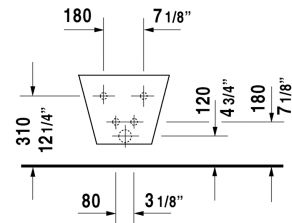

Starck 1 Bidet wall-mounted # 0274150000

| < 16 1/8" Inch > |

Bidet wall-mounted	Dimension	Weight	Order number
with overflow, with tap platform, overflow clip Chrome included, cUPC listed, Durafix included			
Colors			
00 White			
Variant			
	16 1/8" x 22 5/8" Inch	46.3 lb	0274150000
Infobox			
Durafix for invisible fixation is included, In-wall carrier required for installation, Please only use Philippe Starck bidet faucets			
Sanitary ceramics with the special WonderGliss surface finish will remain clean and attractive-looking for a long time to come. When ordering WonderGliss please add a "1" as eleventh digit to the model number.			
Hardware for wall-mounted bidet and wall-mounted toilet	Ø 1/2" x 7 1/8" Inch	0.4 lb	006500
Siphon for bidet with extended outlet pipe	1 1/4" x 19 3/4" Inch	1.3 lb	005027
Carrier for bidet		30 lb	111520

All drawings contain the necessary measurements which are subject to standard tolerances. They are stated in inch & mm and are non-binding. Exact measurements, in particular for customized installation scenarios, can only be taken from the finished ceramic piece.