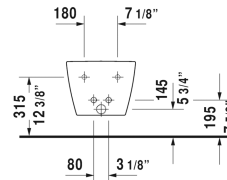

ME by Starck Bidet wall-mounted Compact # 2290150000

| < 14 5/8" Inch > |

Bidet wall-mounted Compact	Dimension	Weight	Order number
with overflow, with tap platform, Durafix included			
Colors			
00 White			
Variant			
	14 5/8" x 18 7/8" Inch	40.1 lb	2290150000
Infobox			
Durafix for concealed fixation is included, In-wall carrier required for installation			
Sanitary ceramics with the special WonderGliss surface finish will remain clean and attractive-looking for a long time to come. When ordering WonderGliss please add a "1" as eleventh digit to the model number.			
Hardware for wall-mounted bidet and wall-mounted toilet	Ø 1/2" x 7 1/8" Inch	0.4 lb	006500
Siphon for bidet with extended outlet pipe	1 1/4" x 19 3/4" Inch	1.3 lb	005027

All drawings contain the necessary measurements which are subject to standard tolerances. They are stated in inch & mm and are non-binding. Exact measurements, in particular for customized installation scenarios, can only be taken from the finished ceramic piece.