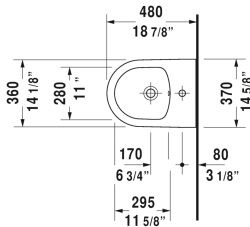

ME by Starck Bidet wall-mounted Compact # 2290150000

| < 14 5/8" Inch > |

Bidet wall-mounted Compact	Dimension	Weight	Order number
with overflow, with tap platform, Durafix included			
Colors			
00 White			
Variant			
	14 5/8" x 18 7/8" Inch	40.1 lb	2290150000
Infobox			
Durafix for concealed fixation is included, In-wall carrier required for installation			
Sanitary ceramics with the special WonderGliss surface finish will remain clean and attractive-looking for a long time to come. When ordering WonderGliss please add a "1" as eleventh digit to the model number.			
Hardware for wall-mounted bidet and wall-mounted toilet	Ø 1/2" x 7 1/8" Inch	0.4 lb	006500
Siphon for bidet with extended outlet pipe	1 1/4" x 19 3/4" Inch	1.3 lb	005027

All drawings contain the necessary measurements which are subject to standard tolerances. They are stated in inch & mm and are non-binding. Exact measurements, in particular for customized installation scenarios, can only be taken from the finished ceramic piece.