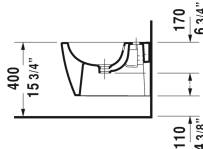

ME by Starck Bidet wall-mounted Compact # 2290150000

| < 14 5/8" Inch > |

Bidet wall-mounted Compact	Dimension	Weight	Order number
with overflow, with tap platform, Durafix included			
Colors			
00 White			
Variant			
	14 5/8" x 18 7/8" Inch	40.1 lb	2290150000
Infobox			
Durafix for concealed fixation is included, In-wall carrier required for installation			
Sanitary ceramics with the special WonderGliss surface finish will remain clean and attractive-looking for a long time to come. When ordering WonderGliss please add a "1" as eleventh digit to the model number.			
Hardware for wall-mounted bidet and wall-mounted toilet	Ø 1/2" x 7 1/8" Inch	0.4 lb	006500
Siphon for bidet with extended outlet pipe	1 1/4" x 19 3/4" Inch	1.3 lb	005027

All drawings contain the necessary measurements which are subject to standard tolerances. They are stated in inch & mm and are non-binding. Exact measurements, in particular for customized installation scenarios, can only be taken from the finished ceramic piece.