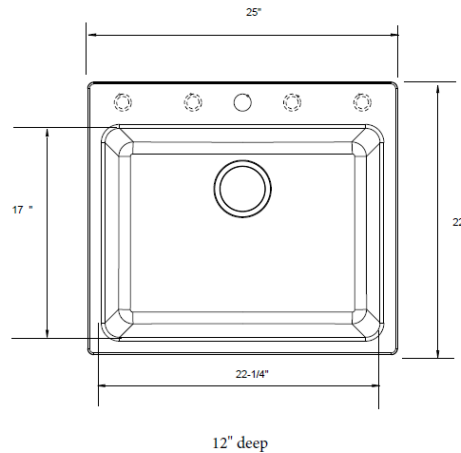

BLANCO AMERICA

800.451.5782
www.blancoamerica.com

© 2017 BLANCO AMERICA

1/17

SPEC-001