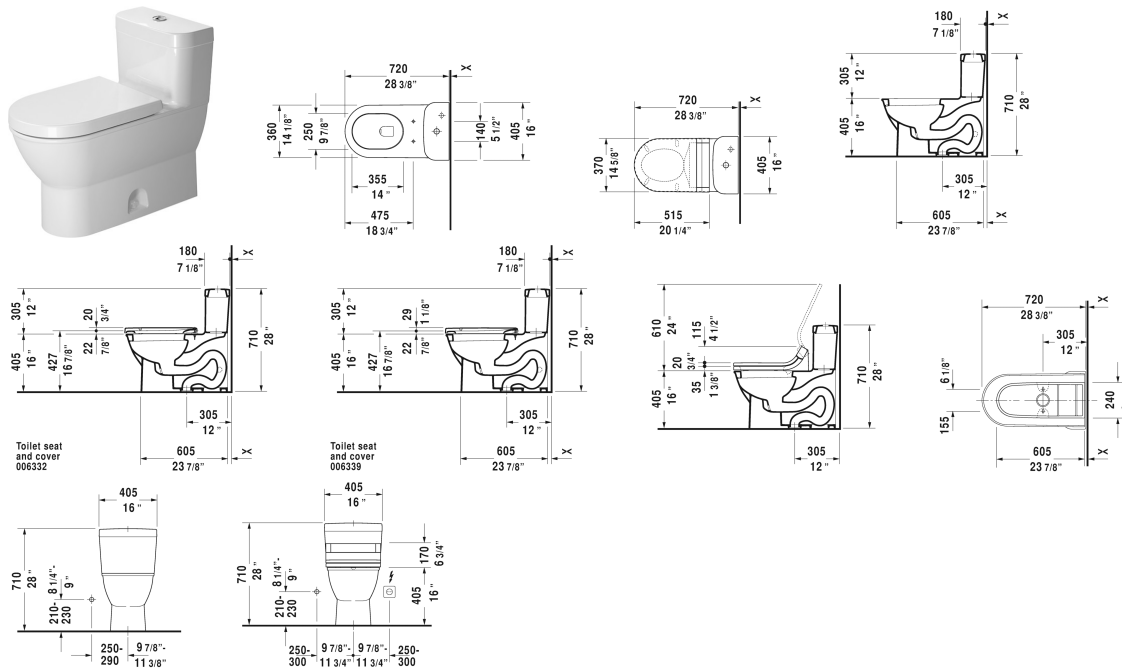

Darling New One-Piece toilet # 212301..05 / 212301..051

< 15 3/4" Inch >

One-Piece toilet	Dimension	Weight	Order number
US-version toilet, back-to-wall, syphonic, 12" rough-in, with Single Flush piston valve, top flush, suitable for SensoWash Starck, vertical outlet, cUPC listed, 1.28 gpf			
Colors			
00 White 20 HygieneGlaze (an antibacterial ceramic glaze that provides almost indefinite effectiveness)			
Variant			
◆	15 3/4" x 28 1/8" Inch	106.5 lb	212301..05
●	15 3/4" x 28 1/8" Inch	106.5 lb	212301..051
Mounting set for One-piece and Two-piece toilets, 1/2", US-version		1.1 lb	001417
Suitable products			
SensoWash Starck shower-toilet seat remote control included, power actuated lid and seat, rear-, front and oscillating wash, individual adjustment of water-, air- and seat surface temperature as well as nozzle position and jet strength, self-cleaning wand, 2 individually programmable user profiles, night light, Quick release: easy seat unit removal and attachment, on / off-button, ciAPMO®ELECTRICAL, 14 5/8" x 20 1/4" Inch	14 5/8" x 20 1/4" Inch		610000

Darling New One-Piece toilet # 212301..05 / 212301..051

|< 15 3/4" Inch >|

Toilet seat and cover elongated, hinges stainless steel, without slow close,	006332
Toilet seat and cover elongated, hinges stainless steel, removable, with slow close,	006339

All drawings contain the necessary measurements which are subject to standard tolerances. They are stated in inch & mm and are non-binding. Exact measurements, in particular for customized installation scenarios, can only be taken from the finished ceramic piece.