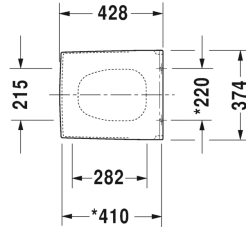

Vero Toilet seat and cover # 006769..00

Toilet seat and cover	Dimension	Weight	Order number
removable, hinges stainless steel, with slow close			
Colors			
00 White 08 Black			
Variant			
		7 lb	006769..00
Suitable products			
Toilet close-coupled (without tank), washdown model, outlet for vario connector set, for horizontal and vertical outlet, length adjustable from 2 3/4" - 7 1/4", and vario connecting bend, vertical outlet from 6 7/8" - 8 1/2", hardware included, cUPC listed, 14 5/8" x 24 3/4 Inch	14 5/8" x 24 3/4 Inch		211609
Toilet wall-mounted washdown model, cUPC listed, 14 5/8" x 21 1/4" Inch	14 5/8" x 21 1/4" Inch		221709

All drawings contain the necessary measurements which are subject to standard tolerances. They are stated in inch & mm and are non-binding. Exact measurements, in particular for customized installation scenarios, can only be taken from the finished ceramic piece.