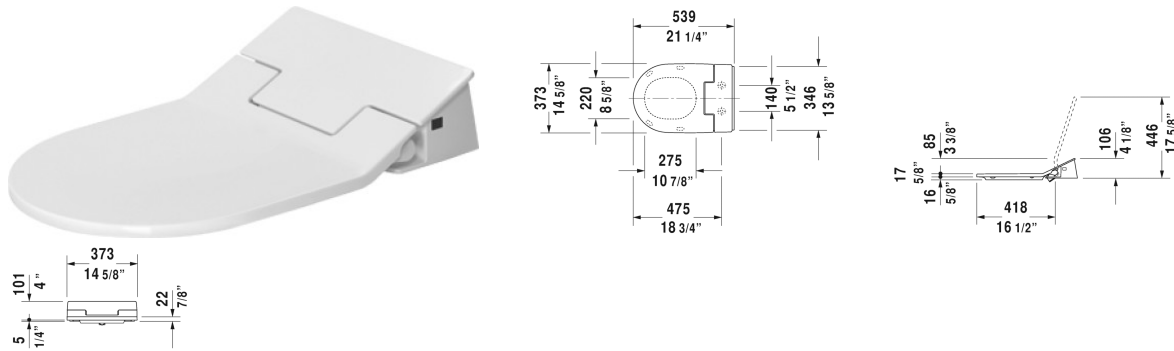

**SensoWash® Slim SensoWash Slim shower-toilet seat # 611000001001300**

< 14 3/4" Inch >

SensoWash Slim shower-toilet seat	Dimension	Weight	Order number
with concealed connections, remote control included, Locking function via remote control, rear-, front and oscillating wash, self-cleaning wand, with slow close, night light, Seat and lid easy removable one-handed, Automatic drainage in periods of prolonged disuse, on / off-button, CIAPMO®ELECTRICAL			
<b>Colors</b>			
00 White			
<b>Variant</b>			
AC 100 - 120V 50 - 60Hz, Individual adjustment of water temperature as well as spray wand position and water spray intensity	14 3/4" x 21 1/4" Inch	12.1 lb	611000001001300
<b>Infobox</b>			
Install a water water softener with water hardness $\geq 2.4$ mmol/l ( $\geq 14^\circ$ dH or $24^\circ$ fH)., Suitable for selected ME by Starck, Starck 2, Starck 3 und Darling New ceramics			
<b>Suitable products</b>			
Toilet wall-mounted washdown model, only in combination with SensoWash, connecting elements for SensoWash with concealed connections included, Durafix included, 14 5/8" x 24 3/8" Inch	14 5/8" x 24 3/8" Inch		254459
Toilet wall-mounted washdown model, cUPC listed, only in combination with SensoWash, connecting elements for SensoWash with concealed connections included, Durafix included, 14 5/8" x 24 3/8" Inch	14 5/8" x 24 3/8" Inch		222659
Toilet close-coupled (without tank), washdown model, only in combination with SensoWash, outlet for vario connector set, for horizontal and vertical outlet, length adjustable from 2 3/4" - 7 7/8", and vario connecting bend, vertical outlet from 7 7/8" - 9 1/2", connecting elements for SensoWash with concealed connections included, hardware included, cUPC listed, 14 3/4" x 28 3/8" Inch	14 3/4" x 28 3/8" Inch		212959