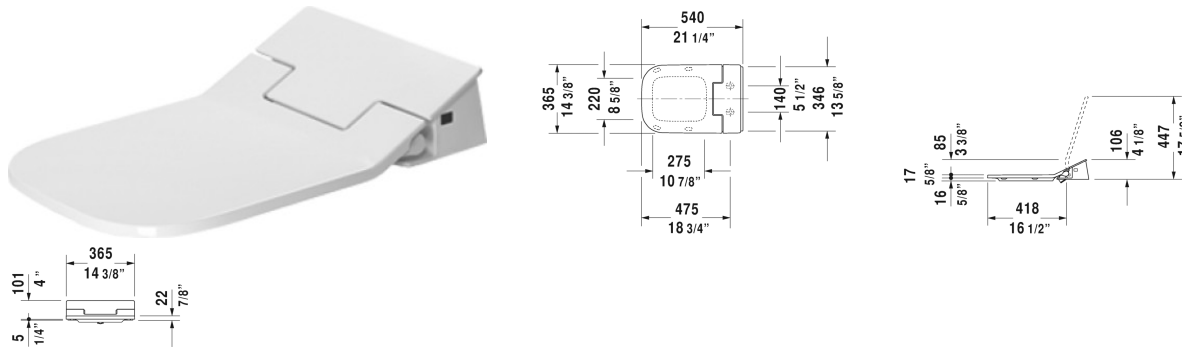

**SensoWash® Slim SensoWash Slim shower-toilet seat # 611300001001300**

< 14 3/8" Inch >

SensoWash Slim shower-toilet seat	Dimension	Weight	Order number
with concealed connections, remote control included, Locking function via remote control, rear-, front and oscillating wash, Individual adjustment of water temperature as well as spray wand position and water spray intensity, self-cleaning wand, with slow close, night light, Seat and lid easy removable one-handed, Automatic drainage in periods of prolonged disuse, on / off-button, CIAPMO®ELECTRICAL			
<b>Colors</b>			
00 White			
<b>Variant</b>			
AC 100 - 120V 50 - 60Hz	14 3/8" x 21 1/4" Inch	12.1 lb	611300001001300
<b>Infobox</b>			
Install a water water softener with water hardness $\geq 2.4$ mmol/l ( $\geq 14^\circ$ dH or $24^\circ$ fH)., Suitable for selected Happy D.2 ceramics			
<b>Suitable products</b>			
Toilet wall-mounted Duravit Rimless® rimless, cUPC listed, washdown model, only in combination with SensoWash, connecting elements for SensoWash with concealed connections included, Durafix included, 14 3/8" x 24 3/8" Inch	14 3/8" x 24 3/8" Inch		255059
Two-Piece toilet Duravit Rimless® (without tank), connecting elements for SensoWash with concealed connections included, US-version toilet, rimless, syphonic, vertical outlet, 12" rough-in, only in combination with SensoWash, 1.32/0.92 gpf, 14 3/8" x 28" Inch	14 3/8" x 28" Inch		217451

All drawings contain the necessary measurements which are subject to standard tolerances. They are stated in inch & mm and are non-binding. Exact measurements, in particular for customized installation scenarios, can only be taken from the finished ceramic piece.