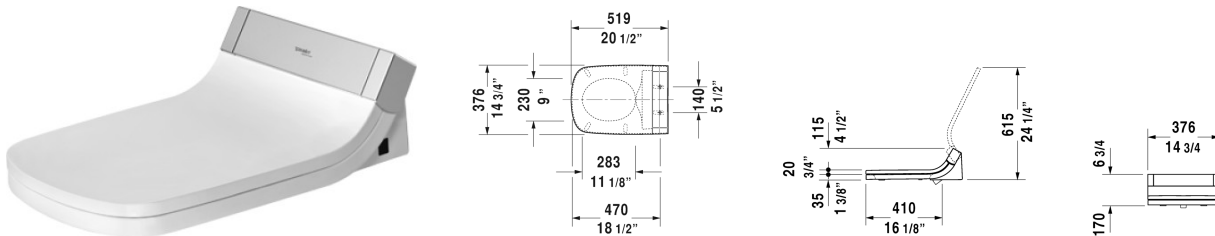

**SensoWash® C SensoWash DuraStyle C by Starck shower-toilet**  
**# 610200001001300**

< 14 3/4" Inch >

SensoWash DuraStyle C by Starck shower-toilet	Dimension	Weight	Order number
with concealed connections, remote control included, power actuated lid and seat, rear-, front and oscillating wash, individual adjustment of water-, air- and seat surface temperature as well as nozzle position and jet strength, self-cleaning wand, 2 individually programmable user profiles, night light, Quick release: easy seat unit removal and attachment, on / off-button, CIAPMO®ELECTRICAL			
<b>Colors</b>			
00 White			
<b>Variant</b>			
AC 100 - 120V 50 - 60Hz	14 3/4" x 20 1/2" Inch	14.1 lb	610200001001300
<b>Infobox</b>			
Install a water water softener with water hardness $\geq 2.4$ mmol/l ( $\geq 14^\circ$ dH or $24^\circ$ fH)., Suitable for selected DuraStyle ceramics			
<b>Suitable products</b>			
One-Piece toilet US-version toilet, only in combination with SensoWash, syphonic, 12" rough-in, connecting elements for SensoWash with concealed connections included, vertical outlet, cUPC listed, 14 5/8" x 28 3/8" Inch	14 5/8" x 28 3/8" Inch		215751
Toilet wall-mounted washdown model, only in combination with SensoWash, connecting elements for SensoWash with concealed connections included, Durafix included, cUPC listed, 14 5/8" X 24 3/8" Inch	14 5/8" X 24 3/8" Inch		253759
Toilet close-coupled (without tank), only in combination with SensoWash, washdown model, outlet for vario connector set, for horizontal and vertical outlet, length adjustable from 2 3/4" - 7 1/2", and vario connecting bend, vertical outlet from 7 1/8" - 8 5/8", connecting elements for SensoWash with concealed connections included, hardware included, cUPC listed, 14 5/8" x 27 1/2" Inch	14 5/8" x 27 1/2" Inch		215659
Two-Piece toilet US-version toilet, syphonic, only in combination with SensoWash, 12" rough-in, connecting elements for SensoWash with concealed connections included, vertical outlet, cUPC listed, 14 1/8" x 27 1/2" Inch	14 1/8" x 27 1/2" Inch		216051