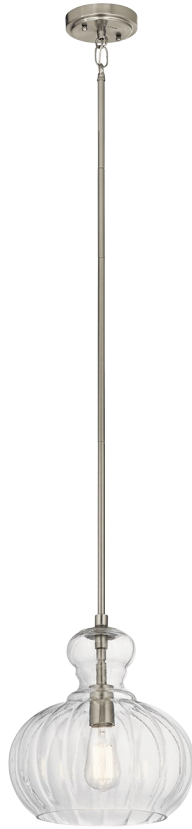

Riviera Collection
 Riviera 1 Light Pendant NI
 43955NI (Brushed Nickel)

Project Name: _____
 Location: _____
 Type: _____
 Qty: _____
 Comments: _____

Ordering Information

| | |
|------------|--------------------|
| Product ID | 43955NI |
| Finish | Brushed Nickel |
| Collection | Riviera Collection |

Dimensions

| | |
|-------------------|----------|
| Base Backplate | 4.75 DIA |
| Chain/Stem Length | 36.00" |
| Weight | 6.00 LBS |

Specifications

| | |
|-------------------|--------------|
| Material | Glass |
| Glass Description | Clear Ribbed |

Electrical

| | |
|------------------|--------|
| Dimmable | Yes |
| Voltage | 120 V |
| Lead Wire Length | 66.00" |

Qualifications

| | |
|--------------|--|
| Safety Rated | Dry |
| Warranty | www.kichler.com/warranty |

Dimensions

| | |
|----------------|--------|
| Height | 13.00" |
| Overall Height | 51.00" |
| Width | 11.50" |

Alternate Lamps

| Lamp Included | Bulb Listing | Light Source | Max Wattage/Range | Bulb Product ID | Dimming |
|---------------|--------------|--------------|-------------------|-----------------|---------|
| No | Alternate | INCA | 60W | 4071CLR | |