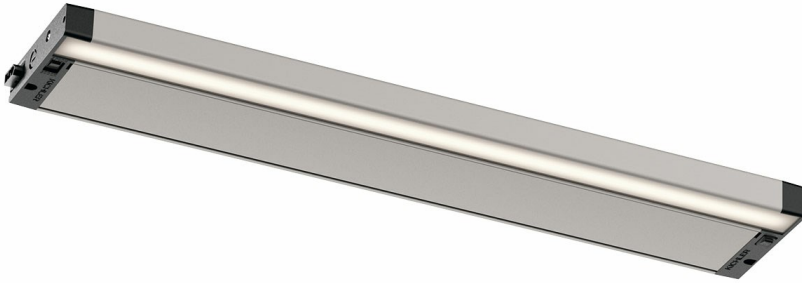

6U Series LED Collection
6U LED 2700K/3000K Cabinet Light - 22" NIT
6UCSK22NIT

Project Name: _____
Location: _____
Type: _____
Qty: _____
Comments: _____

Dimensions

Height	1.00"
Length	22.00"
Width	4.25"

Ordering Information

Product ID	6UCSK22NIT
Available Finishes	BZT, NIT, WHT
Collection	6U Series LED Collection

Dimensions

Weight	2.00 LBS

Photometrics

Kelvin Temperature	2700/3000 K
Color Rendering Index	93
Volt AMPERE	14.8

Specifications

Material	Aluminum

Electrical

Dimmable	Yes
Input Voltage	Single(120)
Switch Type	On-Off, Rocker

Qualifications

Safety Rated	Dry
Title 24	Yes
Expected Life Span	40000 Hours
Warranty	www.kichler.com/warranty

Installation

Wire Connectors	Wire Nuts
Direct Wire	Yes
Knockouts	0.5 in
Number of Knockouts	7
Modular	Yes

Primary Lamping

Light Source	LED
Lamp Included	Integrated
Delivered Lumens	735/735
Delivered Efficacy	52
Dimming	Yes

Notes:

1) Information provided is subject to change without notice. All values are design or typical values when measured under laboratory conditions.
2) Incandescent Equivalent: The incandescent equivalent as presented is an approximate number and is for reference only.