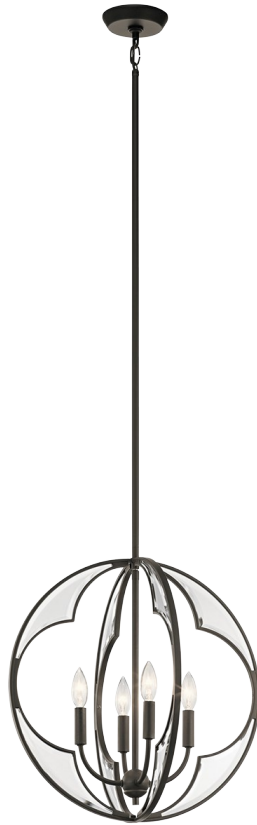

Montavello Collection
 Montavello 4 Light Chandelier OZ
 43096OZ (Olde Bronze)

Project Name: _____
 Location: _____
 Type: _____
 Qty: _____
 Comments: _____

Ordering Information

Product ID	43096OZ
Finish	Olde Bronze
Available Finishes	OZ, PN
Collection	Montavello Collection

Dimensions

Base Backplate	5.00 DIA
Chain/Stem Length	36.00"
Weight	8.60 LBS

Specifications

Material	Steel
Glass Description	Clear Beveled

Electrical

Voltage	120 V
Lead Wire Length	58.00"

Qualifications

Safety Rated	Dry
Warranty	www.kichler.com/warranty

Dimensions

Height	19.50"
Overall Height	58.00"
Width	18.75"

Primary Lamping

Light Source	Incandescent
Lamp Included	Not Included
Number of Lights/LEDs	4
Socket Wire	105
Socket Type	Candelabra
Lamp Type	B
Bulb Product ID	4064CLR

Base Backplate	5.00 DIA
Chain/Stem Length	36.00"
Weight	8.60 LBS

Specifications

Material	Steel
Glass Description	Clear Beveled

Electrical

Voltage	120 V
Lead Wire Length	58.00"

Qualifications

Safety Rated	Dry
Warranty	www.kichler.com/warranty