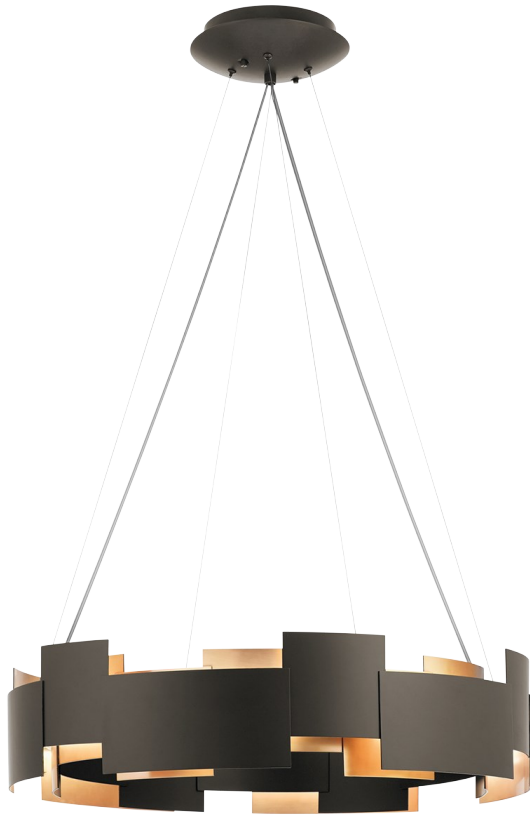

Moderne Collection
Moderne 2 Light LED Chandelier/Pendant OZ
 42992OZLED (Olde Bronze)

Project Name: _____
 Location: _____
 Type: _____
 Qty: _____
 Comments: _____

Dimensions

Height	6.75"
Overall Height	81.00"
Width	26.50"

Ordering Information

Product ID	42992OZLED
Finish	Olde Bronze
Available Finishes	OZ, SN
Collection	Moderne Collection

Dimensions

Base Backplate	7.00 DIA
Weight	45.00 LBS

Photometrics

Kelvin Temperature	2700 K
Color Rendering Index	90

Specifications

Material	Steel
Glass Description	Polycarbonate
Shade Description	Polycarbonate

Electrical

Dimmable	Yes
Dimmable Notes	This LED is compatible with most standard incandescent dimmers, LED dimmers, and electronic low voltage dimmers. For more information, go to Kichler.com\dimming .
Voltage	120 V
Input Voltage	Single(120)

Dimensions

Base Backplate	7.00 DIA
Weight	45.00 LBS

Photometrics

Kelvin Temperature	2800 K
Color Rendering Index	90

Specifications

Material	Steel
Glass Description	Polycarbonate
Shade Description	Polycarbonate