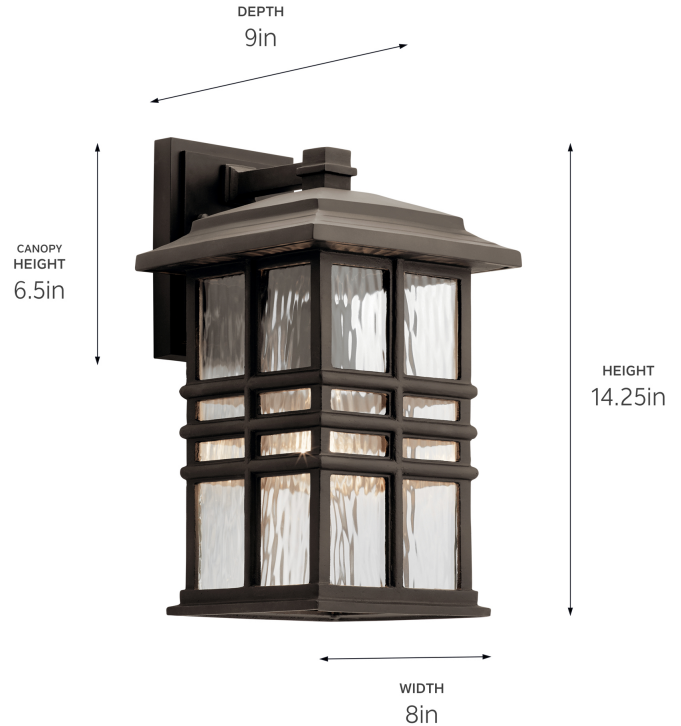

SPECIFICATIONS

Certifications/Qualifications

ADA Compliant	No
Prop65	No
Dark Sky Compliant	No
Location Rating	Wet
	kichler.com/warranty

Dimensions

Height	14.25"
Width	8"
Height From Center Of Wall Opening (Spec Sheet)	2.5"
Extension	9"
Weight	4.6 LBS
Canopy Height	6.5"
Canopy Width	4.75"
Canopy Depth	1"

Electrical

Input Voltage	120 V

Light Source

Light Source	Bulb
Lamp Included	Not Included
# Of Bulbs/LED Modules	1
Max Or Nominal Watt	100 W
Lamp Type	A19
Socket Type	E26 (Medium)
Dimmable	Yes

Mounting/Installation

Interior/Exterior	Exterior Product
Mounting Style	WALL MOUNT
Mounting Weight	2.3 LBS
Modular	No
Lead Wire Length	6

FIXTURE ATTRIBUTES

Housing/Glass

Primary Material	EPMM
Shade Included	No
Shade Dimensions	8.00 SQ X 12.00

Product/Ordering Information

SKU	49830OZ
Finish	Olde Bronze
UPC	783927526135

Finishes

- Olde Bronze
- Textured Black
- White

ALSO IN THIS FAMILY