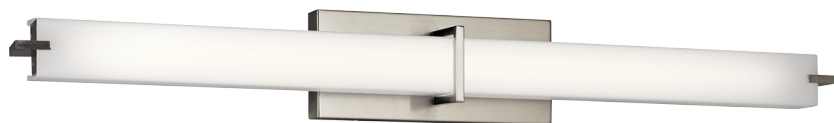

LED 36in Linear Bath Light NI

11147NILED (Brushed Nickel)

Project Name: _____

Location: _____

Type: _____

Qty: _____

Comments: _____

Dimensions

Height	4.75"
Width	37.50"

Ordering Information

Product ID	11147NILED
Finish	Brushed Nickel

Dimensions

Extension	4.25"
Height from center of Wall opening	2.25"
Base Backplate	11.00 X 4.75
Weight	1.00 LBS

Photometrics

Kelvin Temperature	3000 K
Color Rendering Index	90

Specifications

Material	Plastic
Glass Description	White Acrylic

Electrical

Dimmable	Yes
Voltage	120-277 V
Operating Voltage Range	120-277

Qualifications

Safety Rated	Damp
Energy Star	Yes
Title 24	Yes
Expected Life Span	45000 Hours
Warranty	www.kichler.com/warranty

Primary Lamping

Light Source	LED
Lamp Included	Integrated
Number of Lights/LEDs	1
Delivered Lumens	1850
Delivered Efficacy	75

Notes:

1) Information provided is subject to change without notice. All values are design or typical values when measured under laboratory conditions.