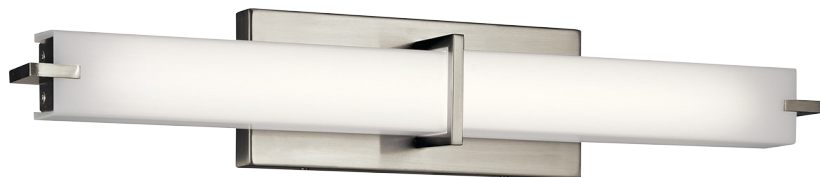

# LED 24in Linear Bath Light NI

11146NILED (Brushed Nickel)

Project Name: \_\_\_\_\_

Location: \_\_\_\_\_

Type: \_\_\_\_\_

Qty: \_\_\_\_\_

Comments: \_\_\_\_\_

## Dimensions

Height	4.75"
Width	25.75"

## Dimensions

Extension	4.25"
Height from center of Wall opening	2.25"
Base Backplate	11.00 X 4.75
Weight	1.00 LBS

## Specifications

Material	Plastic
Glass Description	White Acrylic Diffuser