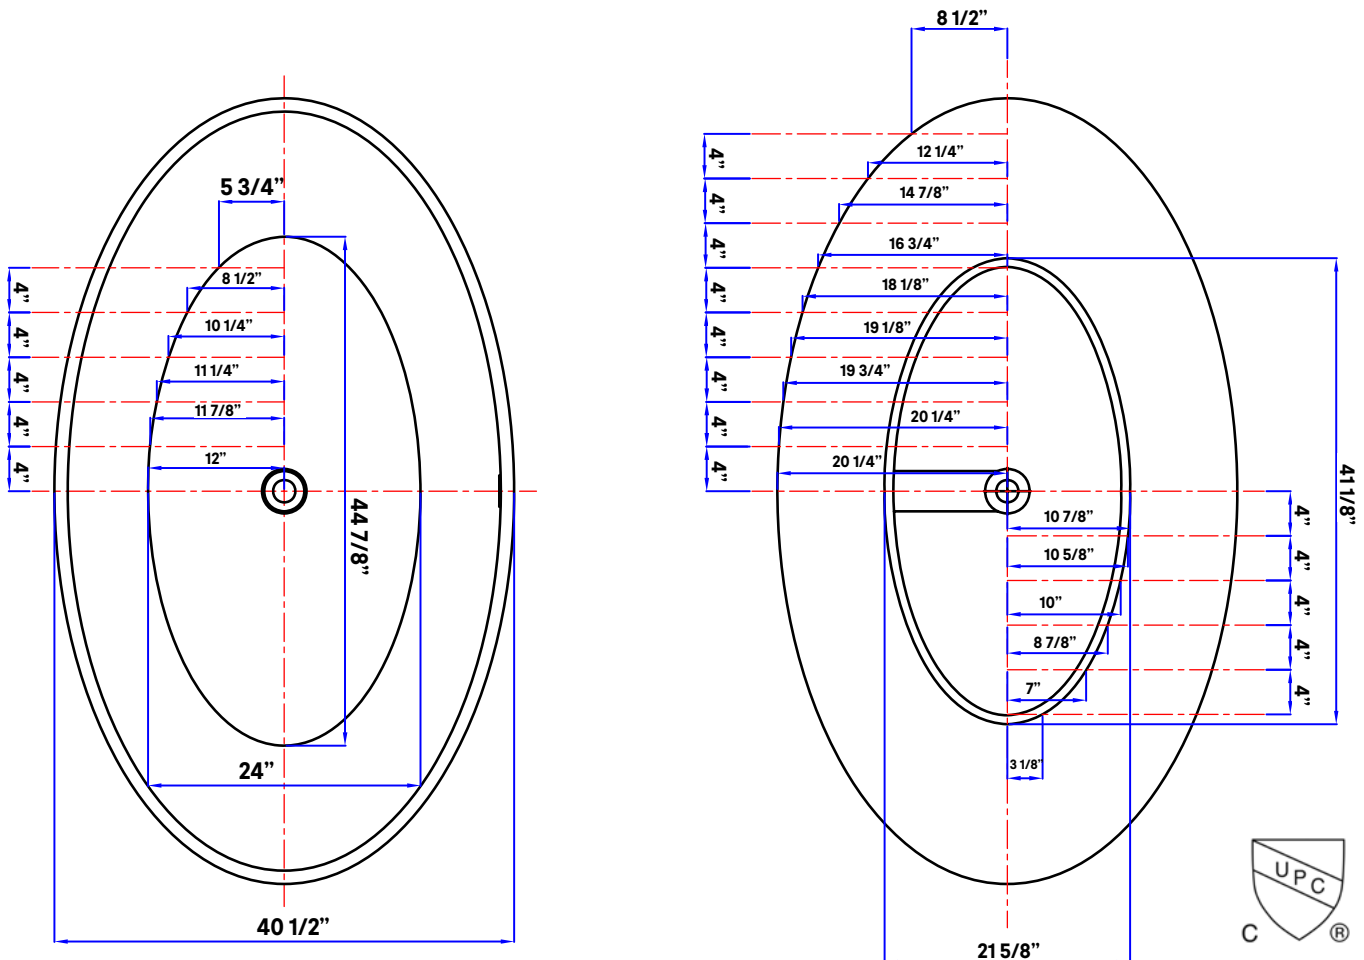

Pietro Solid Surface Bathtub

#4121 | 69 1/4" L x 40 1/2" W x 21 3/4" H
353 lbs, 90 gallons

Cheviot Products' solid surface bathtubs are hand-formed, using the latest generation of composite resin materials. Warm to the touch and possessing superior insulation properties, these bathtubs are ideal for those who prefer a long, hot soak. Inherently harder and stronger than acrylic, solid surface bathtubs are also impervious to creaking and flexing. Polished by hand to a glossy sheen, the material is stain resistant and easy to clean and maintain.

Rim Configuration
Slimline

Colours
Gloss White

Feet
Brass Plated, Brushed Nickel,
Chrome Plated, Polished Nickel,
White Coated, Antique Bronze

Note
Rough-in dimensions may vary +/- 1/2" and are subject to change. No responsibility is assumed by Cheviot Products Inc. One Year Limited Warranty against manufacturer's defects.

Related Products

#7560 Square Free Standing Tub Filler with Hand Shower

#7500 Express Free Standing Tub Filler with Hand Shower

#7550 Contemporary Free Standing Tub Filler with Hand Shower