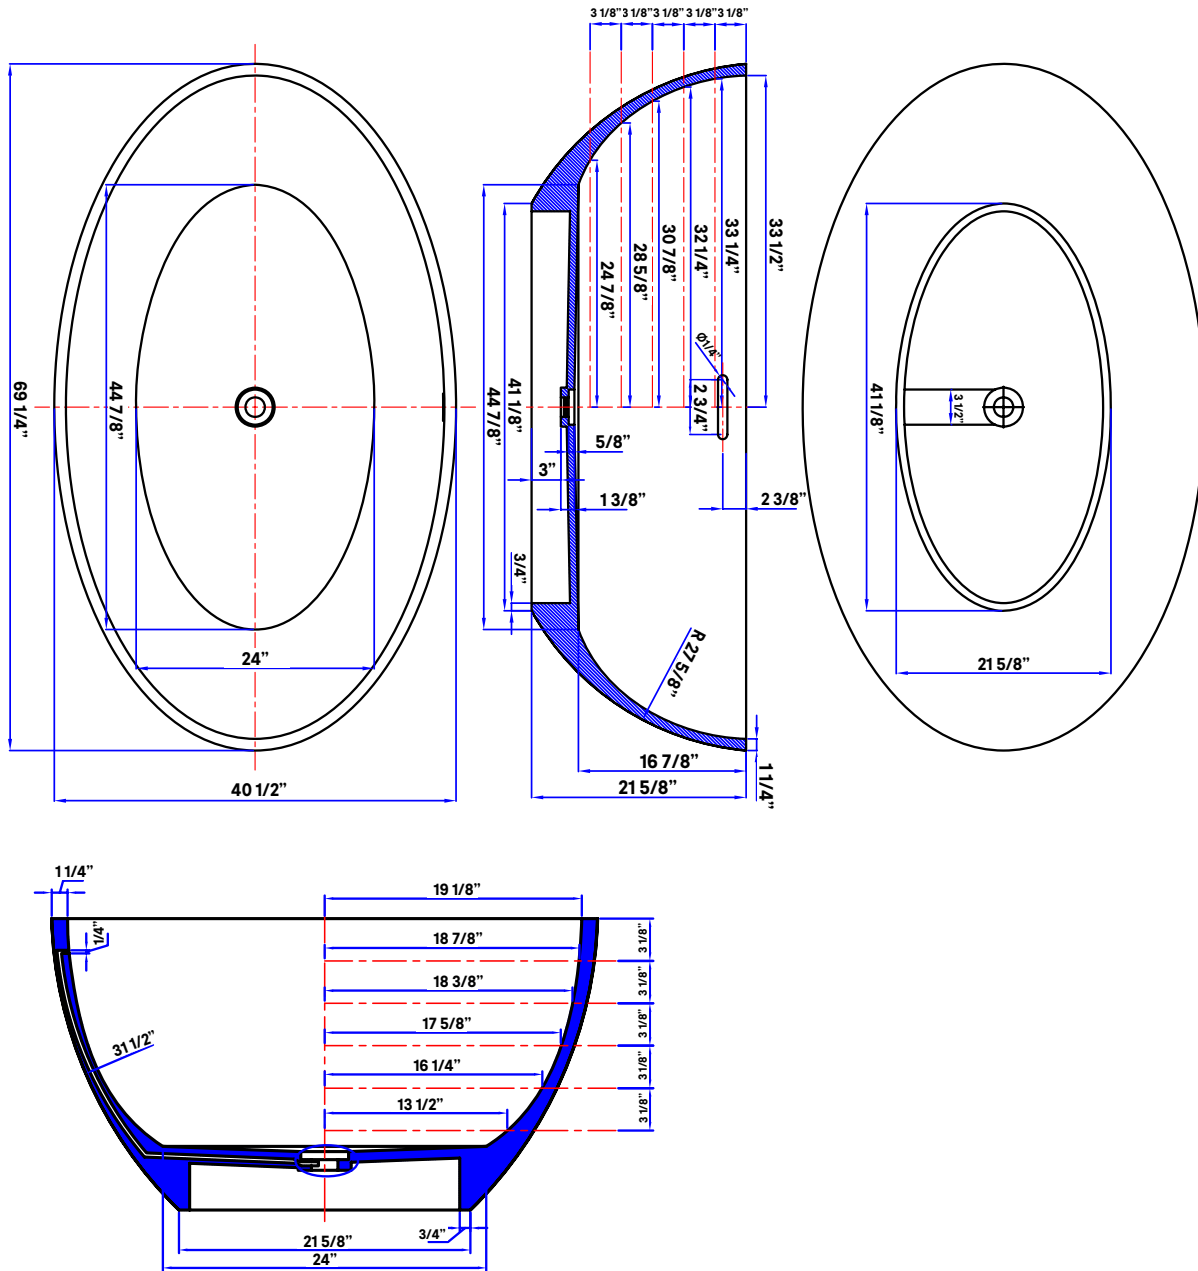

Pietro Solid Surface Bathtub

#4121 | 69 1/4" L x 40 1/2" W x 21 3/4" H
353 lbs, 90 gallons

Cheviot Products' solid surface bathtubs are hand-formed, using the latest generation of composite resin materials. Warm to the touch and possessing superior insulation properties, these bathtubs are ideal for those who prefer a long, hot soak. Inherently harder and stronger than acrylic, solid surface bathtubs are also impervious to creaking and flexing. Polished by hand to a glossy sheen, the material is stain resistant and easy to clean and maintain.

Rim Configuration
Slimline

Colours
Gloss White

Feet
Brass Plated, Brushed Nickel,
Chrome Plated, Polished Nickel,
White Coated, Antique Bronze

Note
Rough-in dimensions may vary +/- 1/2" and are subject to change. No responsibility is assumed by Cheviot Products Inc. One Year Limited Warranty against manufacturer's defects.

Related Products

#7560 Square Free Standing Tub Filler with Hand Shower

#7500 Express Free Standing Tub Filler with Hand Shower

#7550 Contemporary Free Standing Tub Filler with Hand Shower