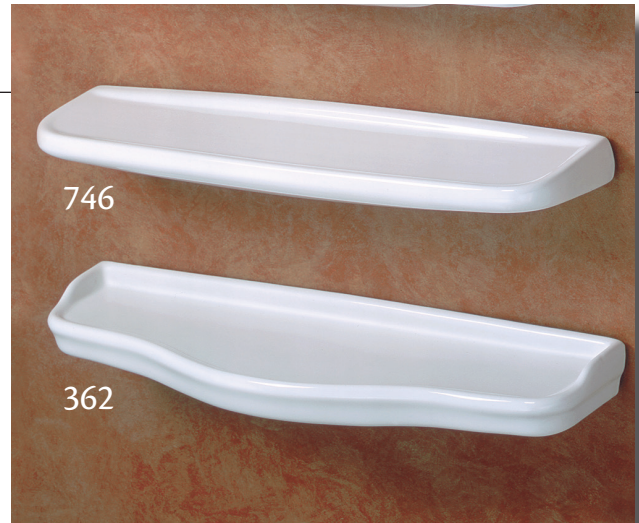

746/20 SHELF

20 1/2" x 5 3/4"

Cheviot Products' vitreous china shelves are finely crafted for outstanding beauty and practicality. Fired onto each sink is a fine glaze of powdered glass to ensure a lifetime of durability, ease of cleaning, and resistance to bacteria and other microbes.

Colours: White

Note: Rough-in dimensions may vary +/- 1/2" and are subject to change. No responsibility is assumed by Cheviot Products Inc. One Year Limited Warranty against manufacturer's defects.