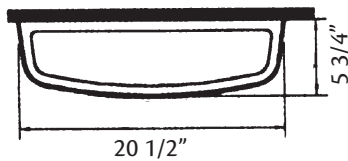

746/20 SHELF

20 1/2" x 5 3/4"

Cheviot Products' vitreous china shelves are finely crafted for outstanding beauty and practicality. Fired onto each sink is a fine glaze of powdered glass to ensure a lifetime of durability, ease of cleaning, and resistance to bacteria and other microbes.

Colours: White

Note: Rough-in dimensions may vary +/- 1/2" and are subject to change. No responsibility is assumed by Cheviot Products Inc. One Year Limited Warranty against manufacturer's defects.