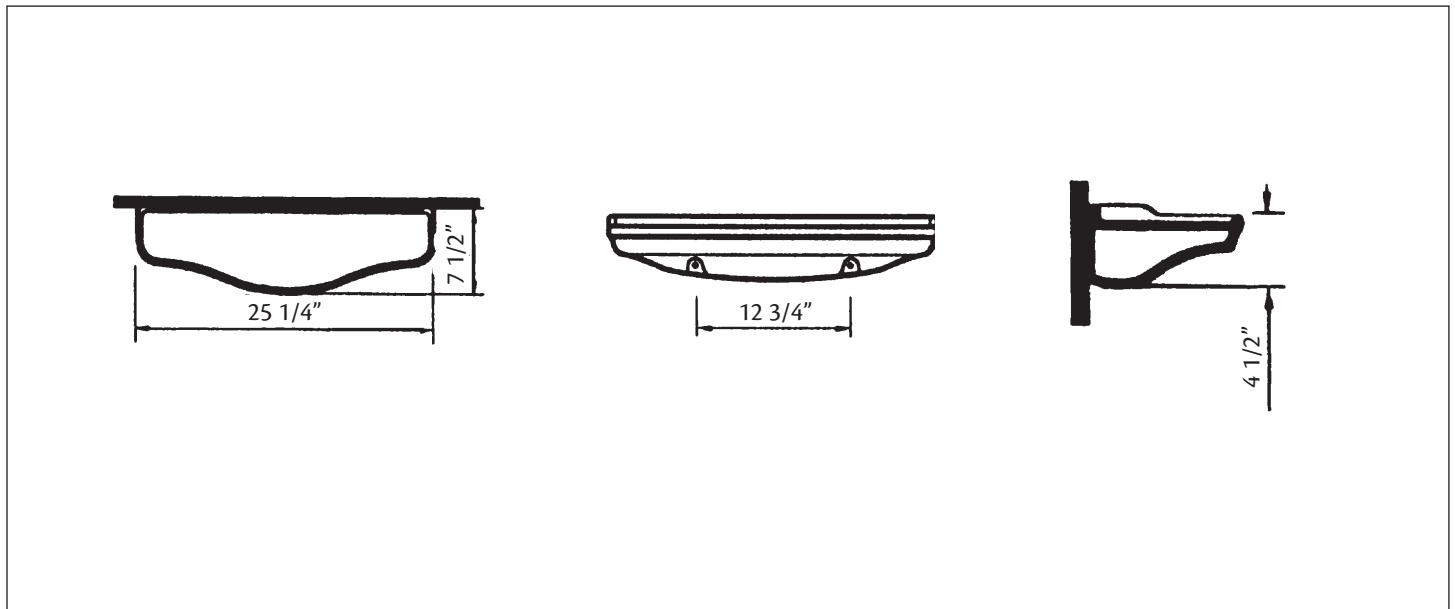

362 SHELF

25 1/4" x 7 1/2"

Cheviot Products' vitreous china shelves are finely crafted for outstanding beauty and practicality. Fired onto each sink is a fine glaze of powdered glass to ensure a lifetime of durability, ease of cleaning, and resistance to bacteria and other microbes.

Colours: White

Note: Rough-in dimensions may vary +/- 1/2" and are subject to change. No responsibility is assumed by Cheviot Products Inc. One Year Limited Warranty against manufacturer's defects.