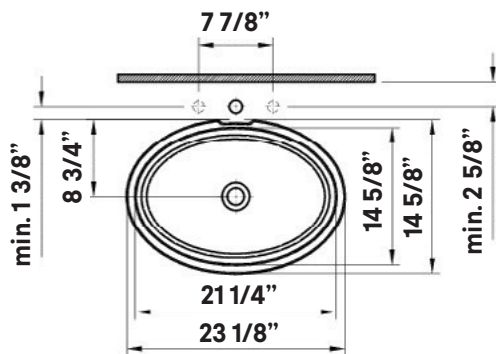

## Sienna Undermount Basin

#1120 | 21 1/4" x 14 1/2" I.D.

Cheviot Products' vitreous china lavatories are finely crafted for outstanding beauty and practicality. Fired onto each sink is a fine glaze of powdered glass to ensure a lifetime of durability, ease of cleaning, and resistance to bacteria and other microbes.

**Colours**  
White

**Drillings**  
None

**Note**  
Rough-in dimensions may vary +/- 1/2" and are subject to change.  
No responsibility is assumed by Cheviot Products Inc. One Year Limited Warranty against manufacturer's defects.

### Related Products

#5230 Kensington  
Widespread Lavatory  
Faucet

#5220 Widespread  
Lavatory Faucet

#5236 4" Centreset  
Lavatory Faucet