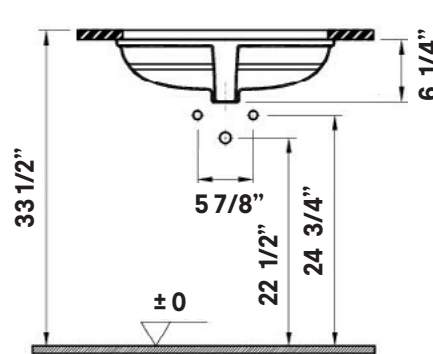

## Sienna Undermount Basin

#1120 | 21 1/4" x 14 1/2" I.D.

Cheviot Products' vitreous china lavatories are finely crafted for outstanding beauty and practicality. Fired onto each sink is a fine glaze of powdered glass to ensure a lifetime of durability, ease of cleaning, and resistance to bacteria and other microbes.

**Colours**  
White

**Drillings**  
None

**Note**  
Rough-in dimensions may vary +/- 1/2" and are subject to change.  
No responsibility is assumed by Cheviot Products Inc. One Year Limited Warranty against manufacturer's defects.