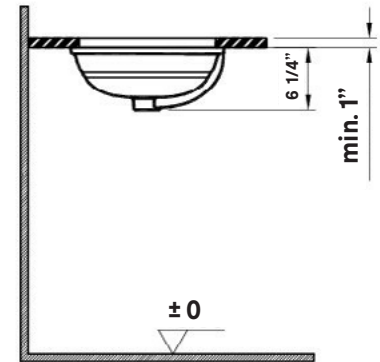

## Sienna Undermount Basin

#1120 | 21 1/4" x 14 1/2" I.D.

Cheviot Products' vitreous china lavatories are finely crafted for outstanding beauty and practicality. Fired onto each sink is a fine glaze of powdered glass to ensure a lifetime of durability, ease of cleaning, and resistance to bacteria and other microbes.

**Colours**  
White

**Drillings**  
None

**Note**  
Rough-in dimensions may vary +/- 1/2" and are subject to change.  
No responsibility is assumed by Cheviot Products Inc. One Year Limited Warranty against manufacturer's defects.