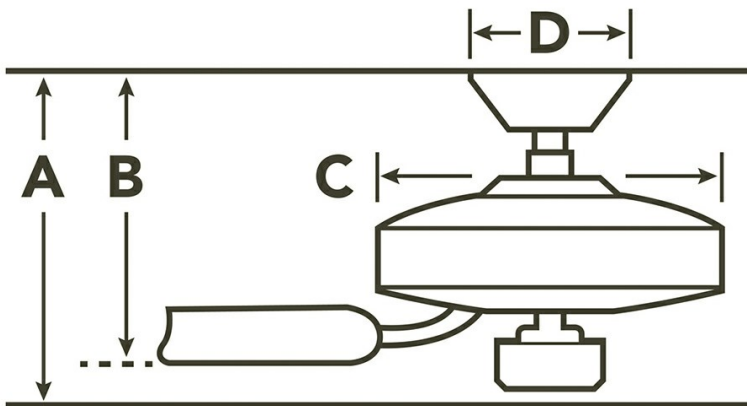

Dimensions

Downrod	A	B	C	D
1.00 OD X 4.50	13.15	10.70	7.50	5.85

Available Finishes

Finish	Fixture	Glass	Blade 1	Blade 2