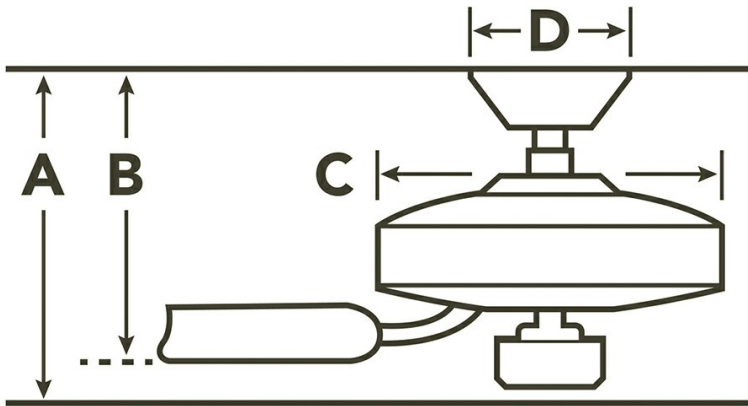

Dimensions

Downrod	A	B	C	D
1.00 OD X 4.50	13.15	10.70	7.50	5.85

Downlight

Optional Light Kit Available	Yes

Safety Listings & Certifications

Safety Rated	Wet
Energy Star	Yes
Warranty	www.kichler.com/warranty

Available Finishes

Installation

The electrical junction box