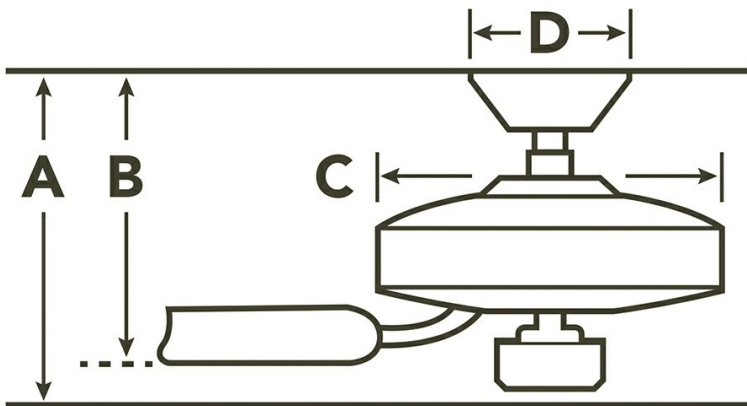

Dimensions

Downrod	A	B	C	D
1.00 OD X 4.50	13.15	10.70	7.50	5.85

Available Finishes