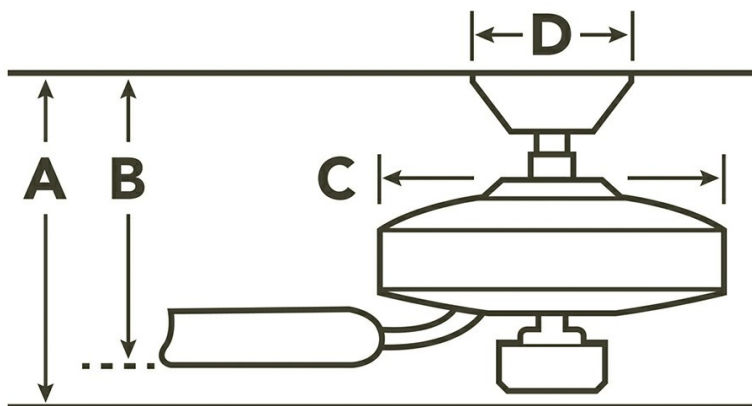

Installation requirements

Dimensions

Downrod	A	B	C	D
1.00 OD X 4.00	12.34	10.00	11.75	5.90
FLUSH MOUNT	9.25	7.00	11.75	5.90

Available Finishes

Finish	Fixture	Glass	Blade 1	Blade 2
--------	---------	-------	---------	---------