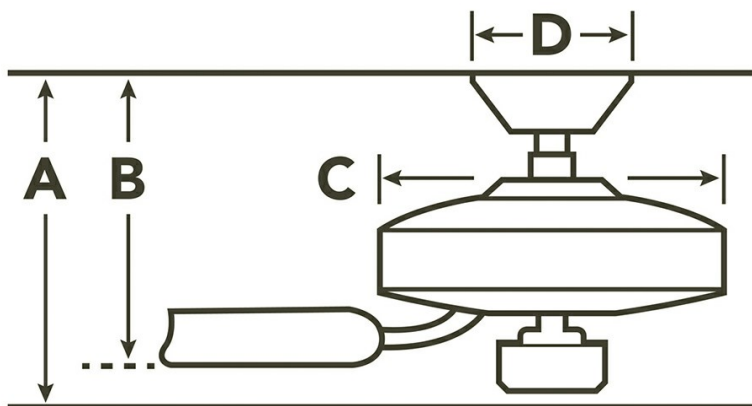

Dimensions

Downrod	A	B	C	D
1.00 OD X 4.00	12.34	10.00	11.75	5.90
FLUSH MOUNT	9.10	6.75	11.75	5.90

Available Finishes

Kichler
 7711 East Pleasant Valley Road
 Cleveland, Ohio 44131-8010
 Toll free: 866.558.5706 or kichler.com