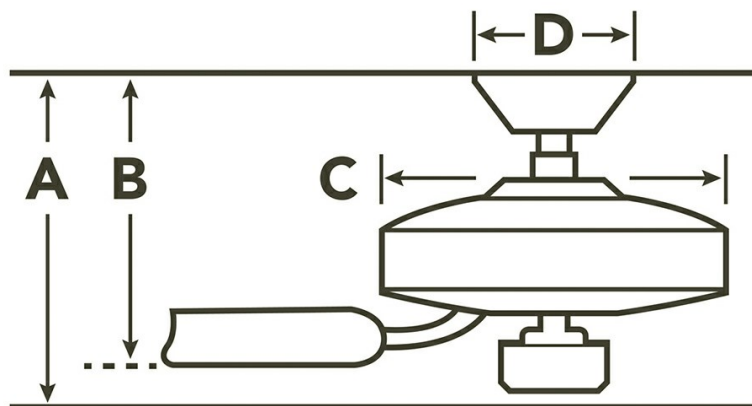

Dimensions

Downrod	A	B	C	D
1.00 OD X 4.00	12.34	10.00	11.75	5.90
FLUSH MOUNT	9.10	6.75	11.75	5.90

Available Finishes

Kichler
 7711 East Pleasant Valley Road
 Cleveland, Ohio 44131-8010
 Toll free: 866.558.5706 or kichler.com