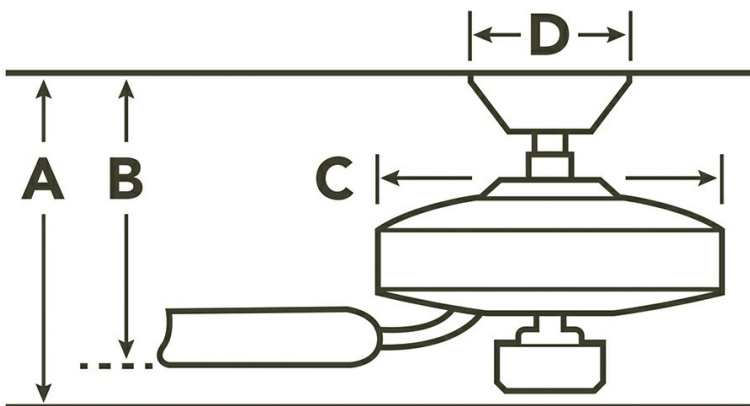

Dimensions

Downrod	A	B	C	D
1.00 OD X 4.00	18.50	12.75	13.75	6.70

Available Finishes

Finish	Fixture	Glass	Blade 1	Blade 2