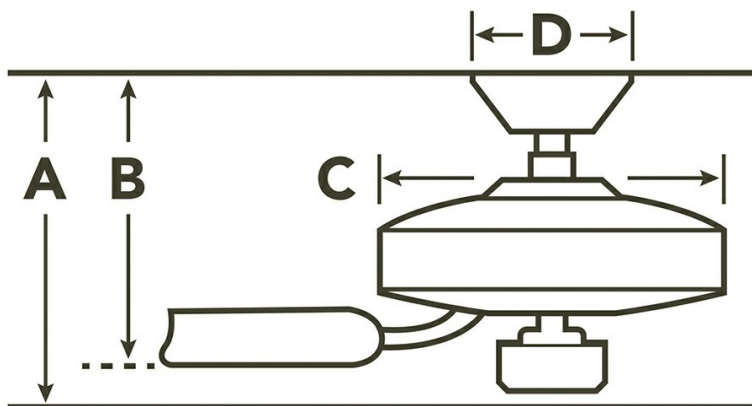

Dimensions

Downrod	A	B	C	D
1.00 OD X 4.00	18.50	12.75	13.75	6.70

Available Finishes

Finish	Fixture	Glass	Blade 1	Blade 2