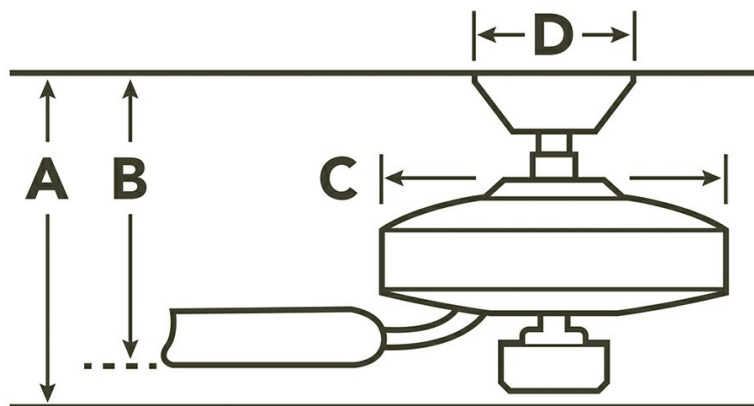

Dimensions

Downrod	A	B	C	D
1.00 OD X 4.00	18.00	10.75	12.00	5.25
FLUSH MOUNT	15.25	8.00	12.00	5.25

Specifications

Number of Blades	5
Blades Included	Yes
Blade Pitch	12 Degrees
Blade Sweep	52"
Blades Reversible	Yes
Blade Material	WOOD
Optional Blades Available	No
Downrod 1	1.00 OD X 4.00
Downrod 2	FLUSH MOUNT
Primary Control System	Pull Chain
Remote Included	No
Wall Control Included	No
Low Ceiling Adaptable	Yes, Dual Mount Included
Motor Size	153MM X 15MM
Motor Type	AC

Downlight

Downlight Included	Yes
Light Source	Incandescent
Downlight Bulb Included	Included
Downlight Bulb Type	B10
Number of Lights/LEDs	3
Max or Nominal Watt	60W
Glass Description	Umber Etched
Optional Light Kit Available	No

Available Finishes

Finish	Fixture	Glass	Blade 1	Blade 2

Safety Listings & Certifications

Safety Rated	Dry
Warranty	www.kichler.com/warranty