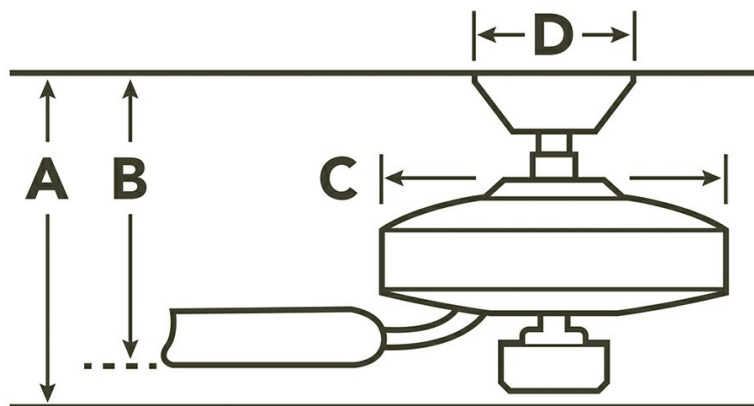

Dimensions

Downrod	A	B	C	D
1.00 OD X 4.00	18.00	10.75	12.00	5.25
FLUSH MOUNT	15.25	8.00	12.00	5.25

Specifications

Number of Blades	5
Blades Included	Yes
Blade Pitch	12 Degrees
Blade Sweep	52"
Blades Reversible	Yes
Blade Material	WOOD
Optional Blades Available	No
Downrod 1	1.00 OD X 4.00
Downrod 2	FLUSH MOUNT
Primary Control System	Pull Chain
Remote Included	No
Wall Control Included	No
Low Ceiling Adaptable	Yes, Dual Mount Included
Lead Wire Length	78.00"
Motor Size	153MM X 15MM
Motor Type	AC

Downlight

Downlight Included	Yes
Light Source	Incandescent
Downlight Bulb Included	Included
Downlight Bulb Type	B10
Number of Lights/LEDs	3
Max or Nominal Watt	60W
Glass Description	Satin Etched
Optional Light Kit Available	No