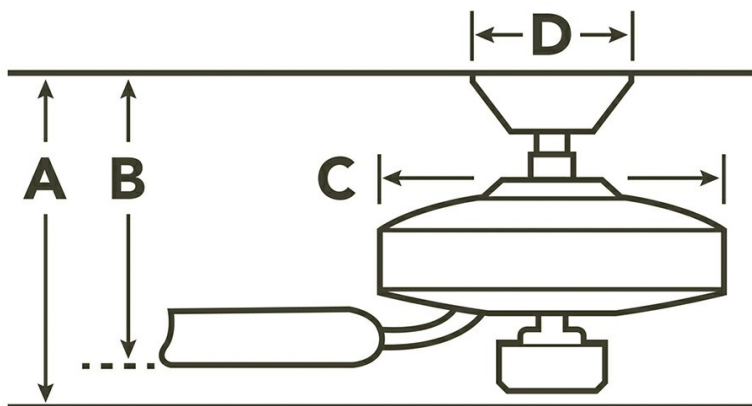

Dimensions

Downrod	A	B	C	D
1.00 OD X 4.00	18.00	10.75	12.00	5.25
FLUSH MOUNT	15.25	8.00	12.00	5.25

Available Finishes

Finish	Fixture	Glass	Blade 1	Blade 2

Kichler
7711 East Pleasant Valley Road
Cleveland, Ohio 44131-8010
Toll free: 866.558.5706 or kichler.com

Notes:

1) Information provided is subject to change without notice. All values are design or typical values when measured under laboratory conditions.
2) Incandescent Equivalent: The incandescent equivalent as presented is an approximate number and is for reference only.

KICHLER.