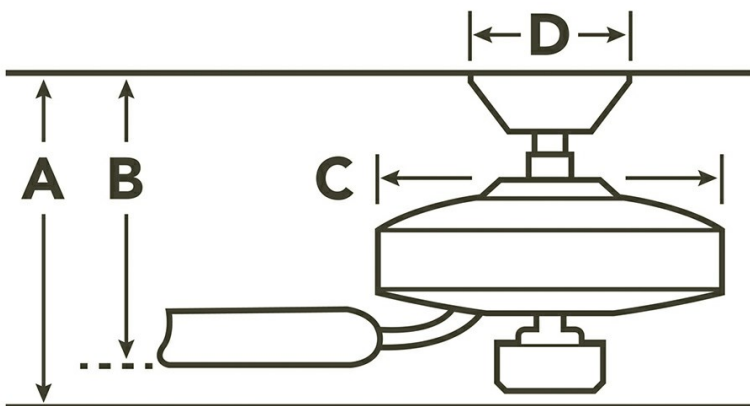

Dimensions

Downrod	A	B	C	D
1.00 OD X 4.00	18.00	10.75	12.00	5.25
FLUSH MOUNT	15.25	8.00	12.00	5.25