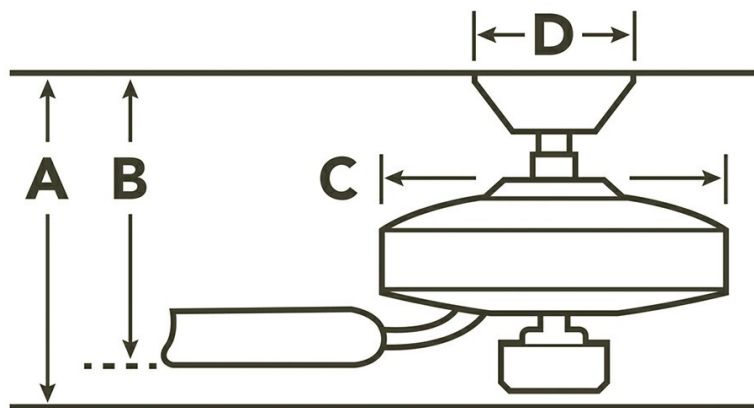

Dimensions

Downrod	A	B	C	D
1.00 OD X 4.00	13.25	12.75	13.75	6.70

Available Finishes

Finish	Fixture	Glass	Blade 1	Blade 2

Monarch II 52 Collection
52 Inch Monarch II BAP
 339013BAP

Project Name: _____
 Location: _____
 Type: _____
 Qty: _____
 Comments: _____