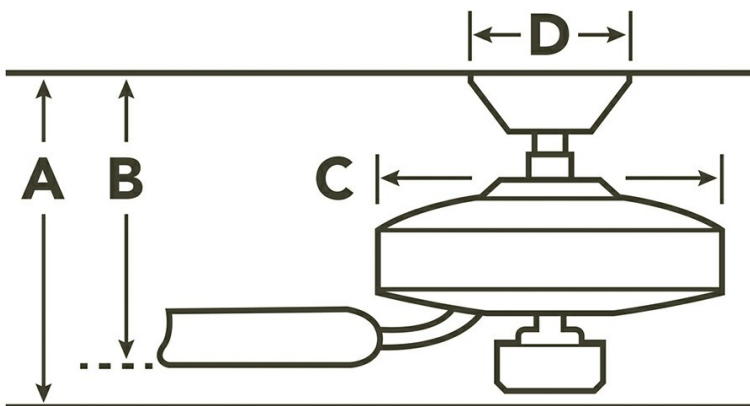

Airflow, Power and Efficiency

Speed	RPM	CFM	CFM/ Watt	Amps	Watts
High	174	5716	79	.63	73
Med	112	3560	112	.42	32
Low	59	1759	180	.23	10

Specifications

Number of Blades	5
Blades Included	Yes
Blade Pitch	14 Degrees
Blade Sweep	52"
Blades Reversible	Yes
Blade Material	WOOD
Optional Blades Available	No
Downrod 1	1.00 OD X 4.00
Primary Control System	3 Speed Cooltouch Ltd Function
Remote Included	Yes
Wall Control Included	No
Low Ceiling Adaptable	Yes, With Optional Flush Mount
Lead Wire Length	78.00"
Motor Size	172MM X 17MM
Motor Type	AC

Downlight

Optional Light Kit Available	No
------------------------------	----

Safety Listings & Certifications

Safety Rated	Dry
Energy Star	Yes
Warranty	www.kichler.com/warranty

Installation

Dimensions

Downrod	A	B	C	D
1.00 OD X 4.00	13.25	12.75	13.75	6.70