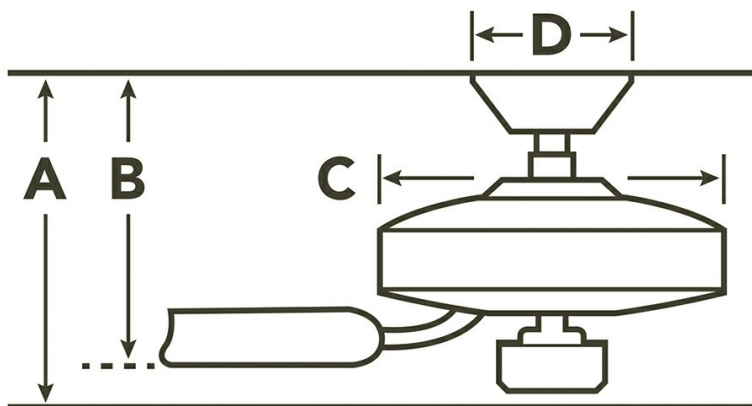

Control Options

Product ID	Descr
370039MULTR	Wall Transmitter L-Function
371042MUL	56K Wall Control System Basic

Monarch II 52 Collection
52" Monarch II Ceiling Fan NBR
 339013NBR (Natural Brass)

Project Name: _____
 Location: _____
 Type: _____
 Qty: _____
 Comments: _____

Dimensions

Downrod	A	B	C	D
1.00 OD X 4.00	13.25	12.75	13.75	6.70

Specifications

Number of Blades	5
Blades Included	Yes
Blade Pitch	14 Degrees
Blade Sweep	52"
Blades Reversible	Yes
Blade Material	WOOD
Optional Blades Available	No
Downrod 1	1.00 OD X 4.00
Primary Control System	3 Speed Cooltouch Ltd Function
Remote Included	Yes
Wall Control Included	No
Low Ceiling Adaptable	Yes, With Optional Flush Mount
Lead Wire Length	78.00"
Motor Size	172MM X 17MM
Motor Type	AC