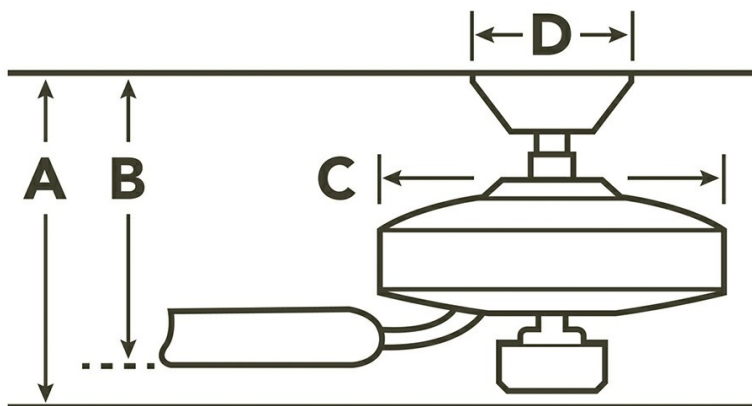

Dimensions

Downrod	A	B	C	D
1.00 OD X 4.50	14.00	12.00	12.60	6.70

Available Finishes

Finish	Fixture	Glass	Blade 1	Blade 2