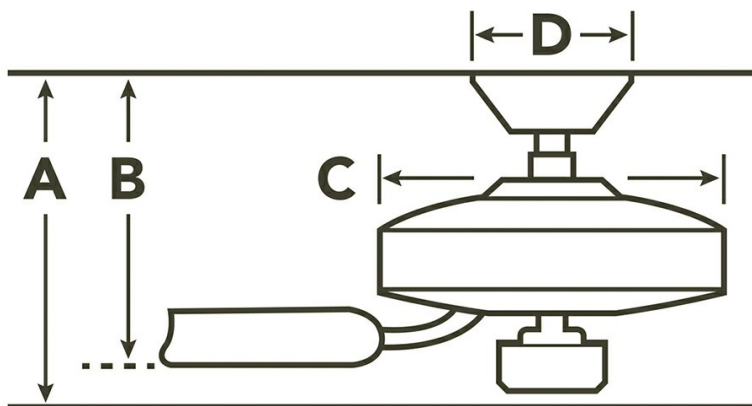

Dimensions

Downrod	A	B	C	D
1.00 OD X 4.50	14.00	12.00	12.60	6.70

Available Finishes

Finish	Fixture	Glass	Blade 1	Blade 2

Product Information

Product ID	330250MWH
Blade Finish	Matte White/Weathr Wht Wlnt
Collection	Terra Select Collection

Airflow, Power and Efficiency

Speed	RPM	CFM	CFM/ Watt	Amps	Watts
High	135	7009	95	.62	74
Med	103	4867	126	.47	39
Low	67	2801	206	.34	14

Specifications

Number of Blades	5
Blades Included	Yes
Blade Pitch	14 Degrees
Blade Sweep	60"
Blades Reversible	No
Blade Material	WOOD
Optional Blades Available	No
Downrod 1	1.00 OD X 4.50
Primary Control System	Pull Chain
Remote Included	No
Wall Control Included	No
Low Ceiling Adaptable	Yes, With Optional Flush Mount
Lead Wire Length	78.00"
Motor Size	188MM X 25MM
Motor Type	AC

Downlight

Downlight Included	Yes
Light Source	Incandescent
Downlight Bulb Included	Included
Downlight Bulb Type	B8
Number of Lights/LEDs	3
Max or Nominal Watt	60W
Glass Description	White Etched
Optional Light Kit Available	No

Safety Listings & Certifications

Safety Rated	Dry