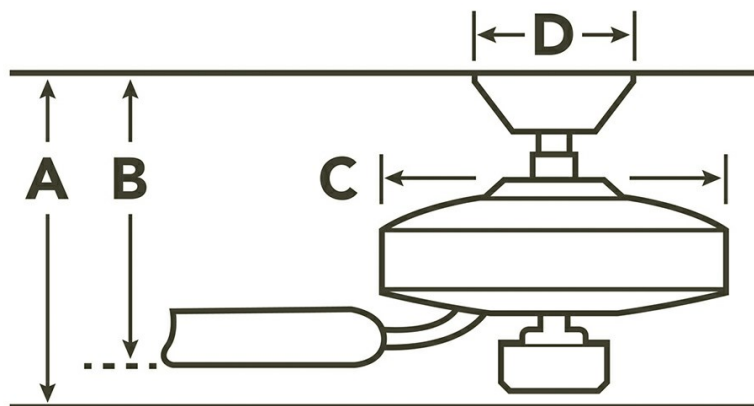

Dimensions

Downrod	A	B	C	D
1.00 OD X 4.50	13.75	11.00	8.00	5.90

Downlight

Optional Light Kit Available	Yes

Safety Listings & Certifications

Safety Rated	Dry
Energy Star	Yes
Warranty	www.kichler.com/warranty

Installation

The electrical junction box

Available Finishes

Notes:

1) Information provided is subject to change without notice. All values are design or typical values when measured under laboratory conditions.

2) Incandescent Equivalent: The incandescent equivalent as presented is an approximate number and is for reference only.