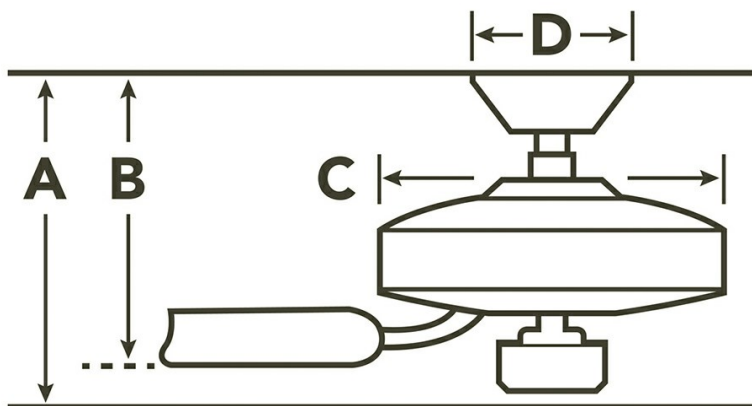

Dimensions

Downrod	A	B	C	D
1.00 OD X 4.50	13.75	11.00	8.00	5.90

Available Finishes

Kichler
7711 East Pleasant Valley Road
Cleveland, Ohio 44131-8010
Toll free: 866.558.5706 or kichler.com

Notes:

1) Information provided is subject to change without notice. All values are design or typical values when measured under laboratory conditions.
2) Incandescent Equivalent: The incandescent equivalent as presented is an approximate number and is for reference only.

KICHLER.