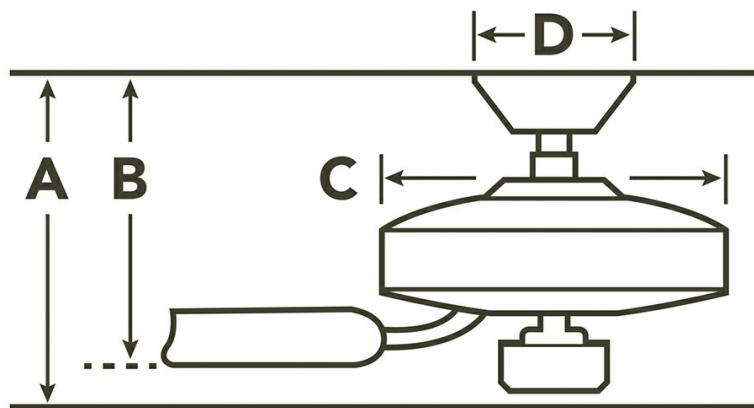

Dimensions

Downrod	A	B	C	D
1.00 OD X 4.50	13.75	11.00	8.00	5.90

Downlight

Optional Light Kit Available	Yes
------------------------------	-----

Safety Listings & Certifications

Safety Rated	Dry
Energy Star	Yes
Warranty	www.kichler.com/warranty