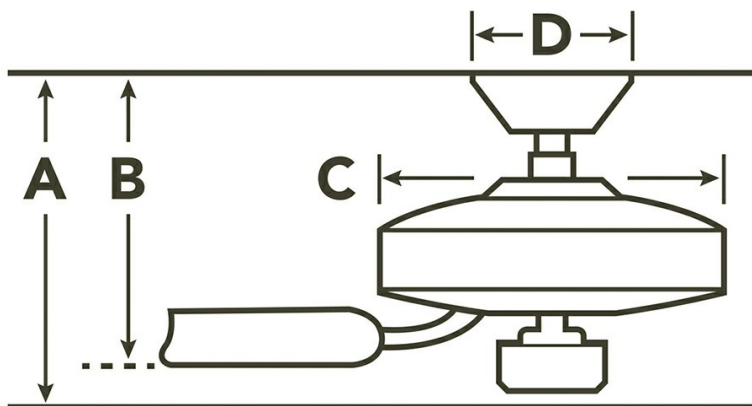

Dimensions

Downrod	A	B	C	D
1.00 OD X 4.50	13.75	11.00	8.00	5.90

Product Information

Product ID	330242MWH
Blade Finish	Matte White/Matte White
Collection	Bowen Ceiling Fan Collection

Airflow, Power and Efficiency

Speed	RPM	CFM	CFM/ Watt	Amps	Watts
High	155	5520	82	.56	67
Med	115	3661	110	.4	33
Low	70	2289	177	.25	13

Specifications

Number of Blades	5
Blades Included	Yes
Blade Pitch	14 Degrees
Blade Sweep	52"
Blades Reversible	Yes
Blade Material	WOOD
Optional Blades Available	No
Downrod 1	1.00 OD X 4.50
Primary Control System	Pull Chain
Remote Included	No
Wall Control Included	No
Low Ceiling Adaptable	No
Lead Wire Length	78.00"
Motor Size	172MM X 14MM
Motor Type	AC

Downlight

Optional Light Kit Available	No

Safety Listings & Certifications

Safety Rated	Dry
Energy Star	Yes
Warranty	www.kichler.com/warranty

Installation

The electrical junction box

Notes:

1) Information provided is subject to change without notice. All values are design or typical values when measured under laboratory conditions.
2) Incandescent Equivalent: The incandescent equivalent as presented is an approximate number and is for reference only.