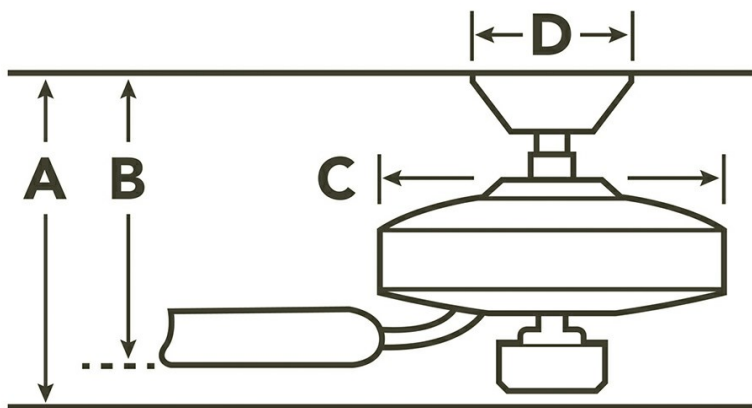

Dimensions

Downrod	A	B	C	D
1.00 OD X 4.50	13.75	11.00	8.00	5.90

Specifications

Number of Blades	5
Blades Included	Yes
Blade Pitch	14 Degrees
Blade Sweep	52"
Blades Reversible	Yes
Blade Material	WOOD
Optional Blades Available	No
Downrod 1	1.00 OD X 4.50
Primary Control System	Pull Chain
Remote Included	No
Wall Control Included	No
Low Ceiling Adaptable	No
Lead Wire Length	78.00"
Motor Size	172MM X 14MM
Motor Type	AC