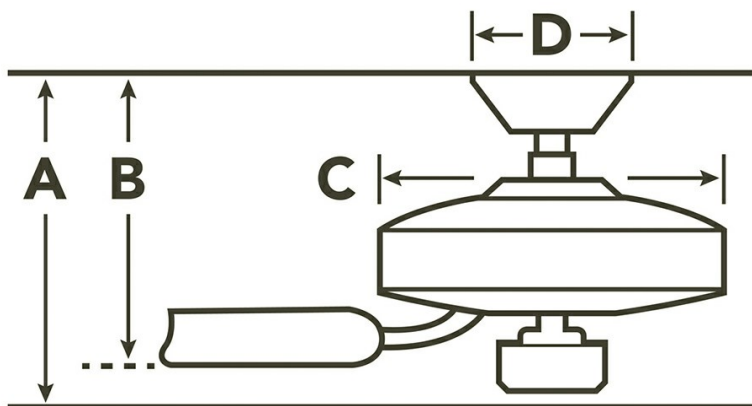

Dimensions

Downrod	A	B	C	D
1.00 OD X 4.50	13.75	11.00	8.00	5.90

Specifications

Number of Blades	5
Blades Included	Yes
Blade Pitch	14 Degrees
Blade Sweep	52"
Blades Reversible	Yes
Blade Material	WOOD
Optional Blades Available	No
Downrod 1	1.00 OD X 4.50
Primary Control System	Pull Chain
Remote Included	No
Wall Control Included	No
Low Ceiling Adaptable	No
Lead Wire Length	78.00"
Motor Size	172MM X 14MM
Motor Type	AC