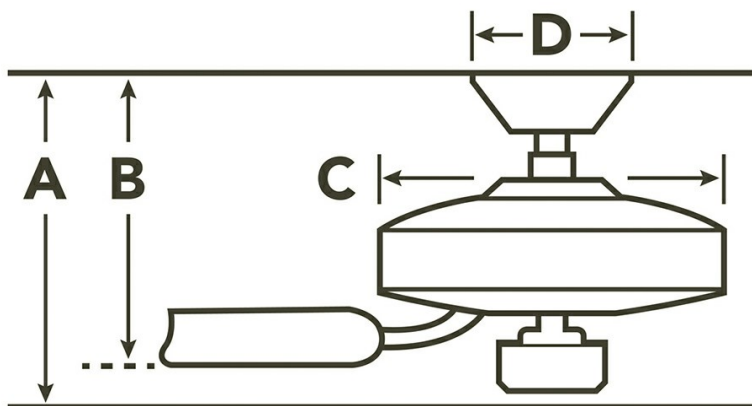

Airflow, Power and Efficiency

Speed	RPM	CFM	CFM/ Watt	Amps	Watts
High	200	3897	82	.4	48
Med	150	2997	119	.3	25
Low	96	1822	177	.2	10

Specifications

Number of Blades	5
Blades Included	Yes
Blade Pitch	14 Degrees
Blade Sweep	42"
Blades Reversible	Yes
Blade Material	WOOD
Optional Blades Available	No
Downrod 1	1.00 OD X 4.50
Primary Control System	Pull Chain
Remote Included	No
Wall Control Included	No
Low Ceiling Adaptable	No
Lead Wire Length	78.00"
Motor Size	153MM X 15MM
Motor Type	AC

Dimensions

Downrod	A	B	C	D
1.00 OD X 4.50	13.75	11.00	8.00	5.90

Downlight

Optional Light Kit Available	No
------------------------------	----

Safety Listings & Certifications

Safety Rated	Dry
Warranty	www.kichler.com/warranty