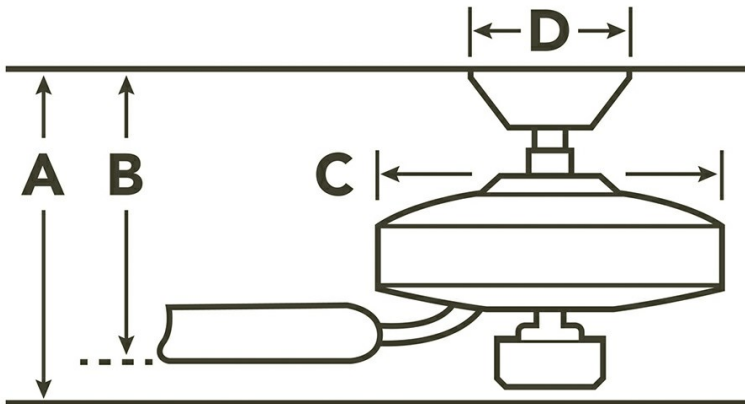

Dimensions

Downrod	A	B	C	D
1.00 OD X 4.50	13.75	11.00	8.00	5.90

Downlight

Optional Light Kit Available	No

Safety Listings & Certifications

Safety Rated	Dry
Warranty	www.kichler.com/warranty

Installation

The electrical junction box

Notes:

1) Information provided is subject to change without notice. All values are design or typical values when measured under laboratory conditions.
2) Incandescent Equivalent: The incandescent equivalent as presented is an approximate number and is for reference only.