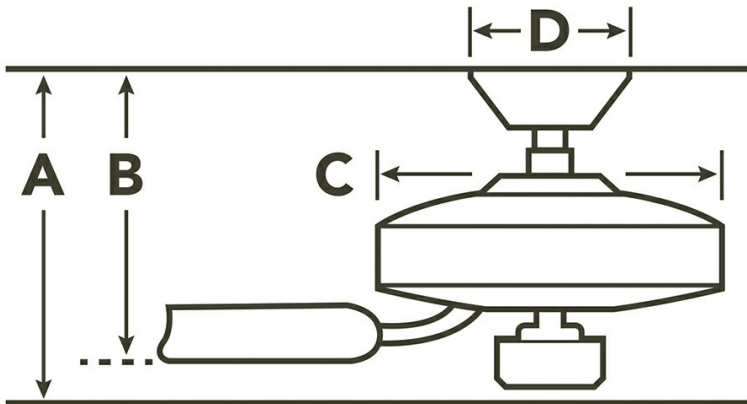

Dimensions

Downrod	A	B	C	D
1.00 OD X 4.50	13.75	11.00	8.00	5.90

Product Information

Product ID	330241OZ
Finish	Olde Bronze
Blade Finish	Walnut/Cherry
Collection	Bowen Ceiling Fan Collection

Airflow, Power and Efficiency

Speed	RPM	CFM	CFM/ Watt	Amps	Watts
High	200	3897	82	.4	48
Med	150	2997	119	.3	25
Low	96	1822	177	.2	10

Specifications

Number of Blades	5
Blades Included	Yes
Blade Pitch	14 Degrees
Blade Sweep	42"
Blades Reversible	Yes
Blade Material	WOOD
Optional Blades Available	No
Downrod 1	1.00 OD X 4.50
Primary Control System	Pull Chain
Remote Included	No
Wall Control Included	No
Low Ceiling Adaptable	No
Lead Wire Length	78.00"
Motor Size	153MM X 15MM
Motor Type	AC

Downlight

Optional Light Kit Available	No

Safety Listings & Certifications

Safety Rated	Dry
Warranty	www.kichler.com/warranty

Installation

The electrical junction box

Notes:

1) Information provided is subject to change without notice. All values are design or typical values when measured under laboratory conditions.

2) Incandescent Equivalent: The incandescent equivalent as presented is an approximate number and is for reference only.