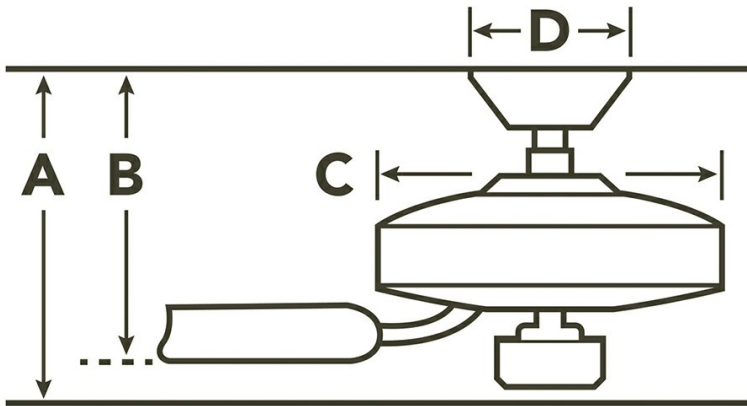

Dimensions

Downrod	A	B	C	D
1.00 OD X 4.50	14.15	9.75	10.50	6.30

Downlight

Downlight Included	Yes
Light Source	LED
Downlight Bulb Included	Integrated
Number of Lights/LEDs	1
Glass Description	Etched Cased Opal
Optional Light Kit Available	No
Efficacy (LMIW)	94
Kelvin Temperature	3000K
Color Rendering Index	80

Available Finishes