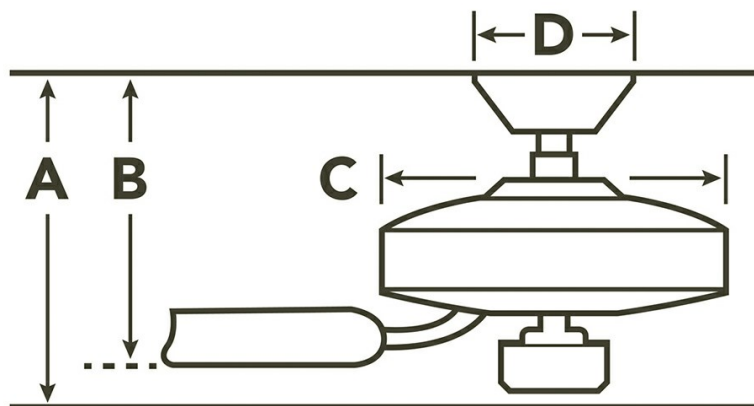

**Dimensions**

Downrod	A	B	C	D
1.00 OD X 4.50	14.15	9.75	10.50	6.30

**Specifications**

Number of Blades	5
Blades Included	Yes
Blade Pitch	12 Degrees
Blade Sweep	42"
Blades Reversible	Yes
Blade Material	WOOD
Optional Blades Available	No
Downrod 1	1.00 OD X 4.50
Primary Control System	Pull Chain
Remote Included	No
Wall Control Included	No
Low Ceiling Adaptable	No
Lead Wire Length	78.00"
Motor Size	153MM X 12MM
Motor Type	AC