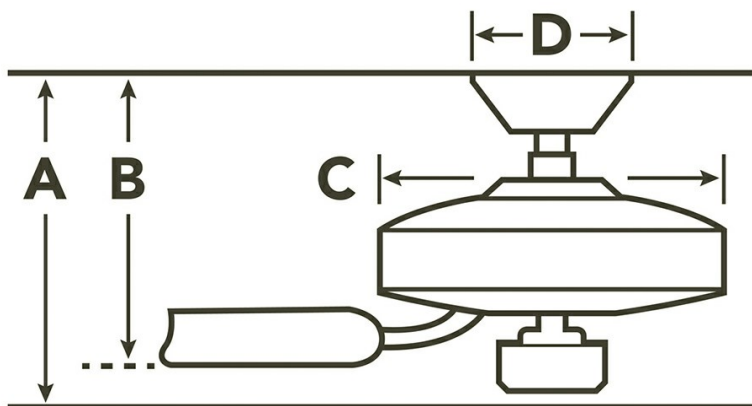

Dimensions

Downrod	A	B	C	D
1.00 OD X 4.50	14.15	9.75	10.50	6.30

Specifications

Number of Blades	5
Blades Included	Yes
Blade Pitch	12 Degrees
Blade Sweep	42"
Blades Reversible	Yes
Blade Material	WOOD
Optional Blades Available	No
Downrod 1	1.00 OD X 4.50
Primary Control System	Pull Chain
Remote Included	No
Wall Control Included	No
Low Ceiling Adaptable	No
Lead Wire Length	78.00"
Motor Size	153MM X 12MM
Motor Type	AC

Downlight

Downlight Included	Yes
Light Source	LED
Downlight Bulb Included	Integrated
Number of Lights/LEDs	1
Glass Description	Etched Cased Opal
Optional Light Kit Available	No
Efficacy (LMIW)	94
Kelvin Temperature	3000K
Color Rendering Index	80

Available Finishes