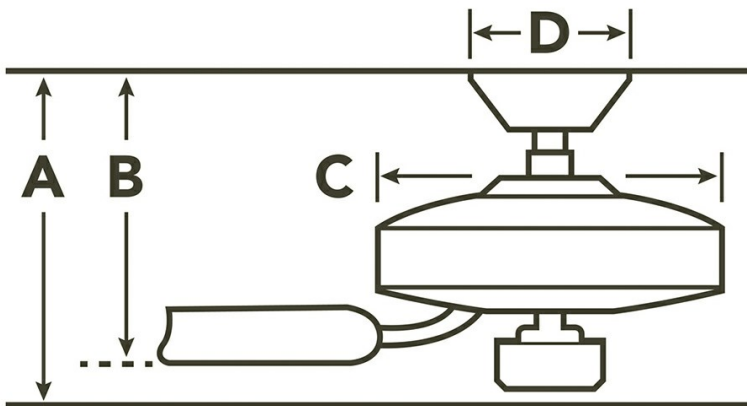

Dimensions

Downrod	A	B	C	D
1.00 OD X 4.50	14.15	9.75	10.50	6.30

Downlight

Downlight Included	Yes
Light Source	LED
Downlight Bulb Included	Integrated
Number of Lights/LEDs	1
Glass Description	Etched Cased Opal
Optional Light Kit Available	No
Efficacy (LMIW)	94
Kelvin Temperature	3000K
Color Rendering Index	80