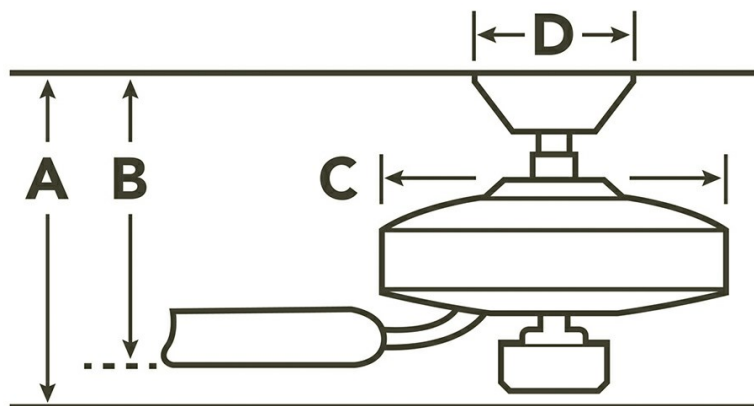

Dimensions

Downrod	A	B	C	D
1.00 OD X 4.00	17.25	11.00	12.50	6.25

Specifications

Number of Blades	5
Blades Included	Yes
Blade Pitch	14 Degrees
Blade Sweep	52"
Blades Reversible	No
Blade Material	Wood
Optional Blades Available	No
Downrod 1	1.00 OD X 4.00
Primary Control System	3 Speed Wall Control Ltd Function
Remote Included	No
Wall Control Included	Yes
Low Ceiling Adaptable	Yes, With Optional Flush Mount
Lead Wire Length	78.00"
Motor Size	172MM X 20MM
Motor Type	AC INDUCTION

Downlight

Downlight Included	Yes
Light Source	LED
Downlight Bulb Included	Included
Downlight Bulb Type	LED
Number of Lights/LEDs	1
Glass Description	Etched Cased Opal
Optional Light Kit Available	No
Efficacy (LMIW)	94
Kelvin Temperature	3000 K

Available Finishes

Finish	Fixture	Glass	Blade 1	Blade 2