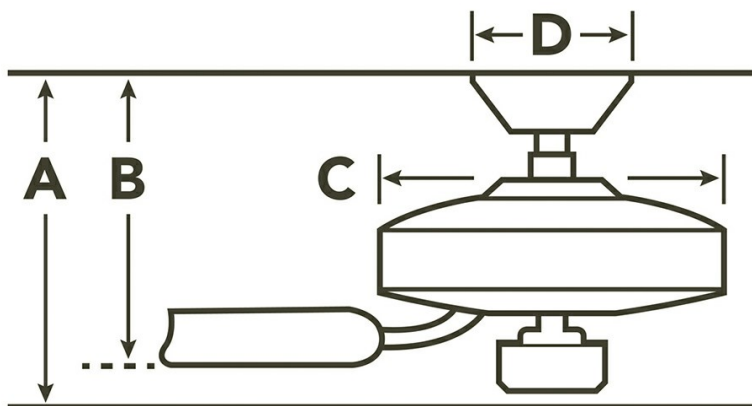

Dimensions

Downrod	A	B	C	D
1.00 OD X 4.00	17.25	11.00	12.50	6.25

Downlight

Downlight Included	Yes
Light Source	LED
Downlight Bulb Included	Included
Downlight Bulb Type	LED
Number of Lights/LEDs	1
Glass Description	Etched Cased Opal
Optional Light Kit Available	No
Efficacy (LMIW)	94
Kelvin Temperature	3000 K
Color Rendering Index	80