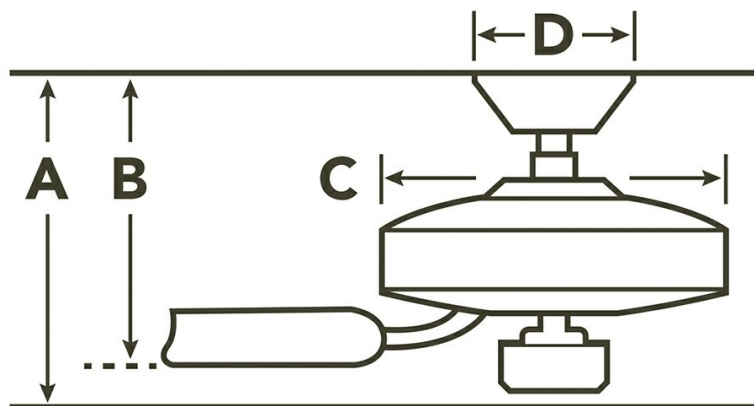

Electrical Requirements 120V 60Hz AC

Hanging Weight 24.50 LBS

Minimum Distance Between Bottom Of Fan Blade To Floor 7 feet

Geno Collection
54 Inch Geno Fan OZ
 330001OZ (Olde Bronze)

Project Name: _____
 Location: _____
 Type: _____
 Qty: _____
 Comments: _____

Dimensions

Downrod	A	B	C	D
1.00 OD X 4.50	14.50	10.50	11.00	6.25

Specifications

Number of Blades	5
Blades Included	Yes
Blade Pitch	14 Degrees
Blade Sweep	54"
Blades Reversible	Yes
Blade Material	Wood
Optional Blades Available	No
Downrod 1	1.00 OD X 4.50
Primary Control System	3 Speed Basic Handheld
Remote Included	Yes
Wall Control Included	No
Low Ceiling Adaptable	No
Lead Wire Length	78.00"
Motor Size	188MM X 25MM
Motor Type	AC INDUCTION