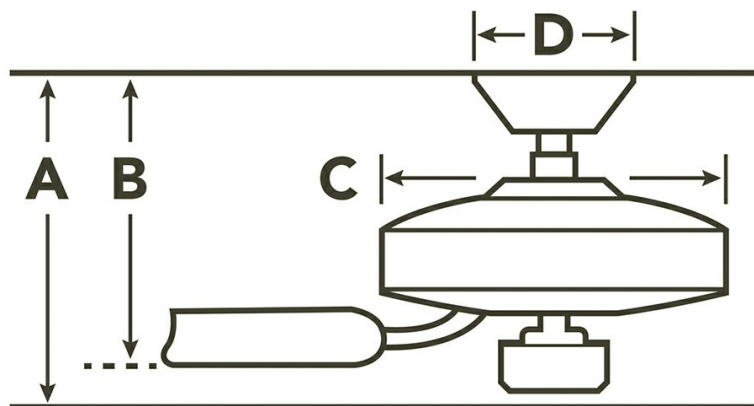

Airflow, Power and Efficiency

Speed	RPM	CFM	CFM/ Watt	Amps	Watts
High	162	5698	73	.65	78
Med	108	3795	100	.38	38
Low	60	2094	153	.34	14

Specifications

Number of Blades	5
Blades Included	Yes
Blade Pitch	14 Degrees
Blade Sweep	54"
Blades Reversible	Yes
Blade Material	Wood
Optional Blades Available	No
Downrod 1	1.00 OD X 4.50
Primary Control System	3 Speed Basic Handheld
Remote Included	Yes
Wall Control Included	No
Low Ceiling Adaptable	No
Lead Wire Length	78.00"
Motor Size	188MM X 25MM
Motor Type	AC INDUCTION

Dimensions

Downrod	A	B	C	D
1.00 OD X 4.50	14.50	10.50	11.00	6.25

Downlight

Downlight Included	Yes
Light Source	LED
Downlight Bulb Included	Integrated
Downlight Bulb Type	LED
Number of Lights/LEDs	1
Glass Description	Etched Cased Opal
Optional Light Kit Available	No
Efficacy (LMIW)	94
Kelvin Temperature	3000 K
Color Rendering Index	80