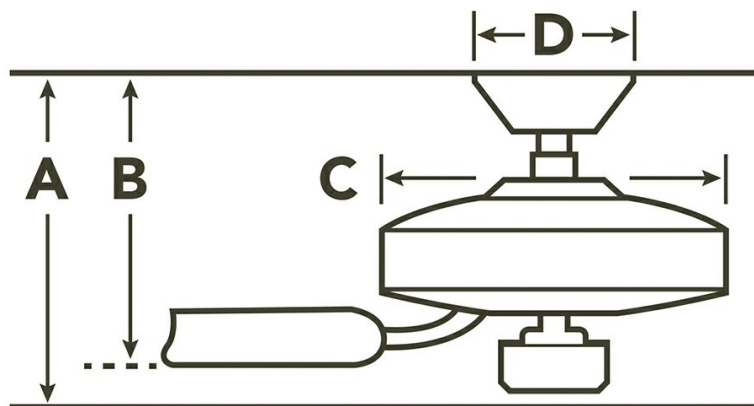

Airflow, Power and Efficiency

Speed	RPM	CFM	CFM/ Watt	Amps	Watts
High	162	5698	73	.65	78
Med	108	3795	100	.38	38
Low	60	2094	153	.34	14

Specifications

Number of Blades	5
Blades Included	Yes
Blade Pitch	14 Degrees
Blade Sweep	54"
Blades Reversible	Yes
Blade Material	Wood
Optional Blades Available	No
Downrod 1	1.00 OD X 4.50
Primary Control System	3 Speed Basic Handheld
Remote Included	Yes
Wall Control Included	No
Low Ceiling Adaptable	No
Motor Size	188MM X 25MM
Motor Type	AC INDUCTION

Dimensions

Downrod	A	B	C	D
1.00 OD X 4.50	14.50	10.50	11.00	6.25

Downlight

Downlight Included	Yes
Light Source	LED
Downlight Bulb Included	Integrated
Downlight Bulb Type	LED
Number of Lights/LEDs	1
Glass Description	Etched Cased Opal
Optional Light Kit Available	No
Efficacy (LMIW)	94
Kelvin Temperature	3000 K
Color Rendering Index	80