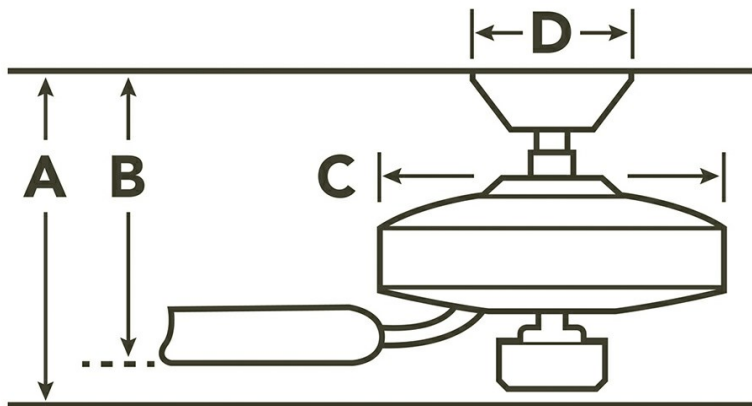

Dimensions