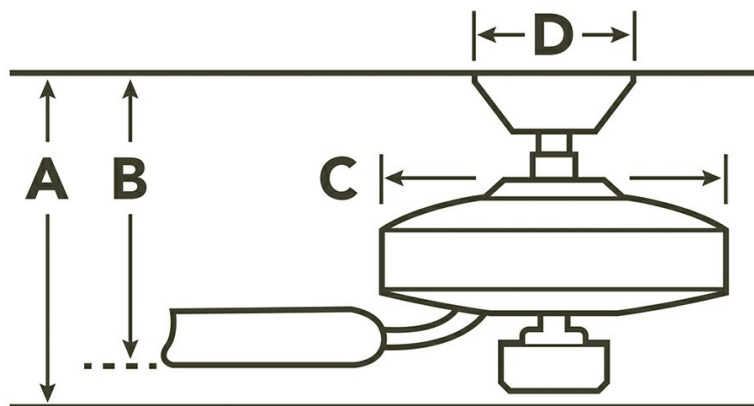

Dimensions

Downrod	A	B	C	D
1.00 OD X 4.00	12.90	11.25	12.60	6.78

Downlight

Downlight Bulb Included	Not Included
Glass Description	N/A
Optional Light Kit Available	No

Safety Listings & Certifications

Safety Rated	Wet
Warranty	www.kichler.com/warranty