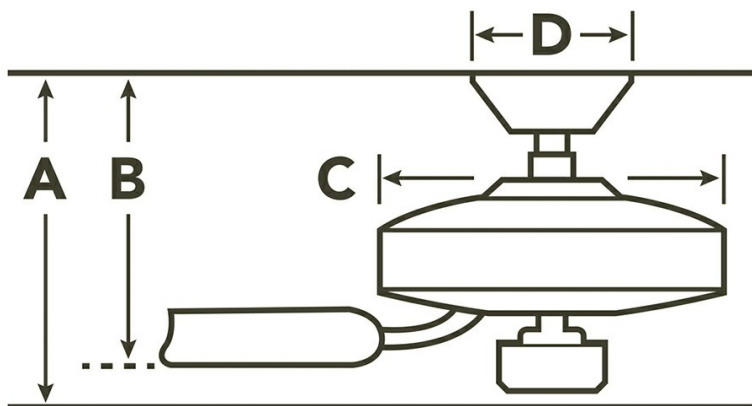

Dimensions

Downrod	A	B	C	D
1.00 OD X 4.00	12.90	11.25	12.60	6.78

Available Finishes

Finish	Fixture	Glass	Blade 1	Blade 2
Antique Satin Silver	320500ANS	N/A		

Kichler
7711 East Pleasant Valley Road
Cleveland, Ohio 44131-8010
Toll free: 866.558.5706 or kichler.com

Notes:
1) Information provided is subject to change without notice. All values are design or typical values when measured under laboratory conditions.
2) Incandescent Equivalent: The incandescent equivalent as presented is an approximate number and is for reference only.