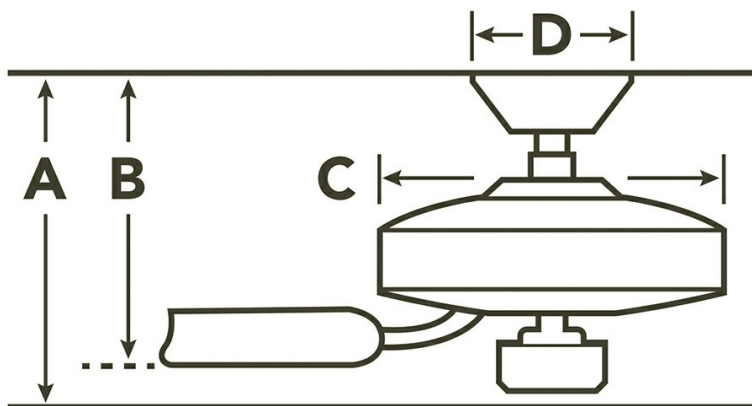

Dimensions

Downrod	A	B	C	D
1.00 OD X 4.00	13.25	11.00	12.60	6.25

Downlight

Optional Light Kit Available	No
------------------------------	----

Safety Listings & Certifications

Safety Rated	Portable Wet
Energy Star	Yes
Warranty	www.kichler.com/warranty