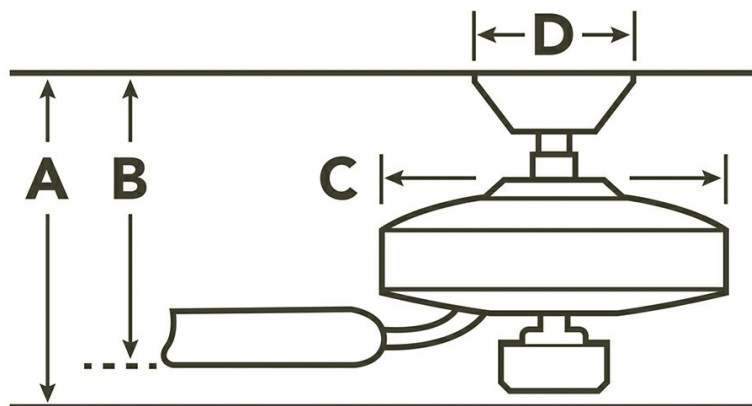

Airflow, Power and Efficiency

Speed	RPM	CFM	CFM/ Watt	Amps	Watts
High	186	6338	92	.5	69
Med	129	4520	133	.42	34
Low	58	2363	236	.23	10

Dimensions

Downrod	A	B	C	D
1.00 OD X 4.00	13.25	11.00	12.60	6.25

Specifications