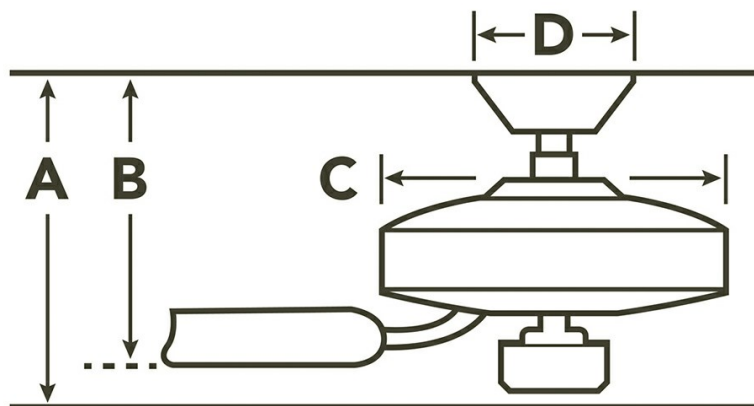

Dimensions

Downrod	A	B	C	D
1.00 OD X 4.00	13.25	11.00	12.60	6.25

Specifications

Number of Blades	5
Blades Included	Yes
Blade Pitch	14 Degrees
Blade Sweep	52"
Blades Reversible	Yes
Blade Material	ABS
Optional Blades Available	No
Downrod 1	1.00 OD X 4.00
Primary Control System	Pull Chain
Remote Included	No
Wall Control Included	No
Low Ceiling Adaptable	Yes, With Optional Flush Mount
Lead Wire Length	78.00"
Motor Size	172MM X 20MM
Motor Type	AC

Downlight

Optional Light Kit Available	No

Safety Listings & Certifications

Safety Rated	Portable Wet
Energy Star	Yes
Warranty	www.kichler.com/warranty

Available Finishes

Installation