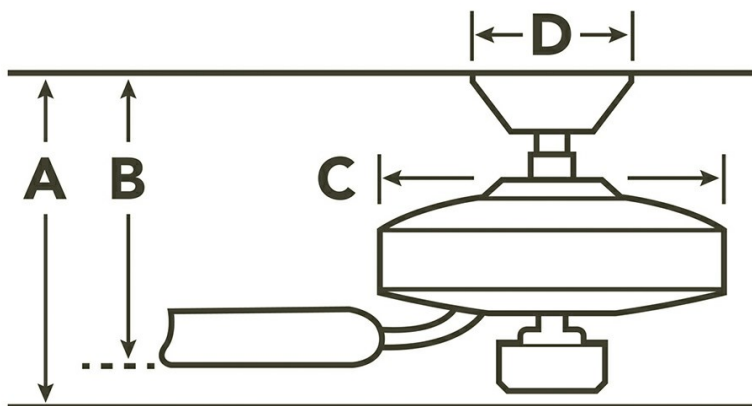

Dimensions

Downrod	A	B	C	D
1.00 OD X 4.00	13.25	11.00	12.60	6.25

Specifications

Number of Blades	5
Blades Included	Yes
Blade Pitch	14 Degrees
Blade Sweep	52"
Blades Reversible	Yes
Blade Material	ABS
Optional Blades Available	No
Downrod 1	1.00 OD X 4.00
Primary Control System	Pull Chain
Remote Included	No
Wall Control Included	No
Low Ceiling Adaptable	Yes, With Optional Flush Mount
Lead Wire Length	78.00"
Motor Size	172MM X 20MM
Motor Type	AC

Downlight

Optional Light Kit Available	No

Safety Listings & Certifications

Safety Rated	Portable Wet
Energy Star	Yes
Warranty	www.kichler.com/warranty

Available Finishes

Installation