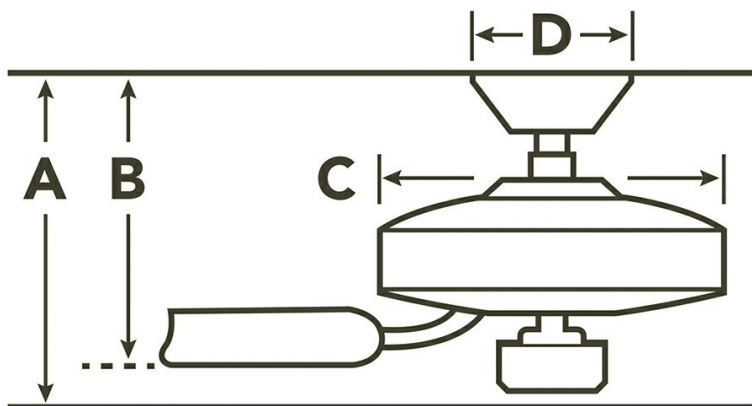

Dimensions

Downrod	A	B	C	D
1.00 OD X 4.00	13.25	11.00	12.60	6.25

Available Finishes