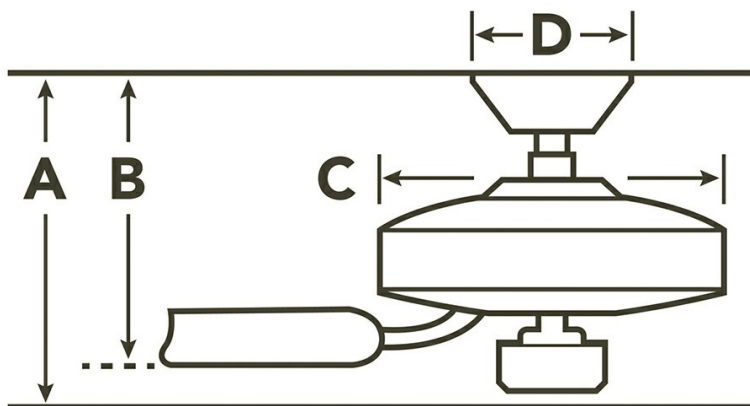

Dimensions

Downrod	A	B	C	D
1.00 OD X 6.00	17.52	12.90	15.36	5.88

Specifications

Number of Blades	5
Blades Included	Yes
Blade Pitch	12 Degrees
Blade Sweep	60"
Blades Reversible	Yes
Blade Material	ABS
Optional Blades Available	No
Downrod 1	1.00 OD X 6.00
Primary Control System	3 Spd Wall Control Full Functn
Remote Included	No
Wall Control Included	Yes
Low Ceiling Adaptable	Yes, Dual Mount Included
Lead Wire Length	78.00"
Motor Size	188MM X 25MM
Motor Type	AC

Downlight

Downlight Included	Yes
Light Source	Incandescent
Downlight Bulb Included	Included
Downlight Bulb Type	B10
Number of Lights/LEDs	4
Max or Nominal Watt	40W
Glass Description	Fresnel Lens
Optional Light Kit Available	No

Available Finishes

Finish	Fixture	Glass	Blade 1	Blade 2