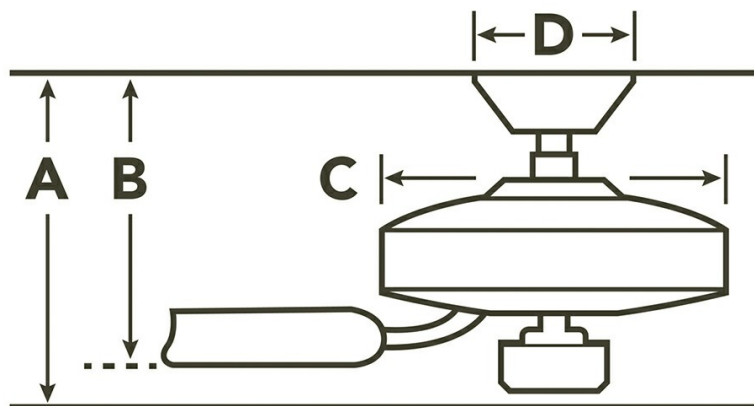

**Dimensions**

Downrod	A	B	C	D
1.00 OD X 6.00	17.52	12.90	15.36	5.88

**Specifications**

Number of Blades	5
Blades Included	Yes
Blade Pitch	12 Degrees
Blade Sweep	60"
Blades Reversible	Yes
Blade Material	ABS
Optional Blades Available	No
Downrod 1	1.00 OD X 6.00
Primary Control System	3 Spd Wall Control Full Functn
Remote Included	No
Wall Control Included	Yes
Low Ceiling Adaptable	Yes, Dual Mount Included
Lead Wire Length	78.00"
Motor Size	188MM X 25MM
Motor Type	AC