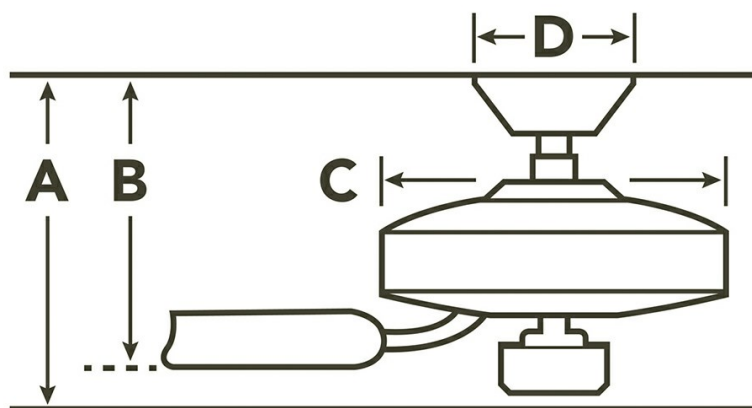

Dimensions

Downrod	A	B	C	D
1.00 OD X 6.00	16.50	10.50	9.75	6.25

Available Finishes

Finish	Fixture	Glass	Blade 1	Blade 2
Matte White	300710MWH		MATTE WHITE	MK SILVER