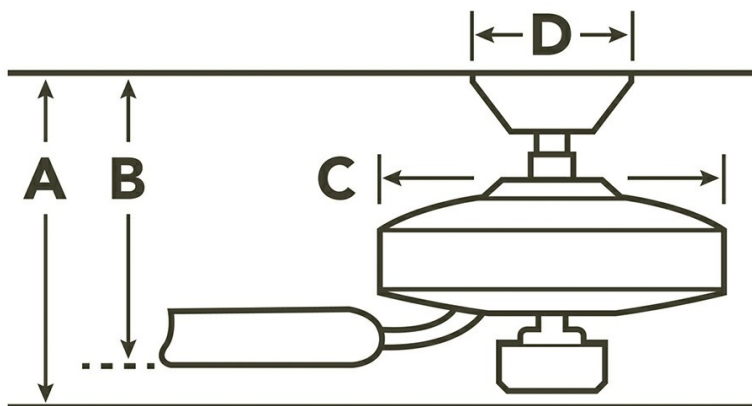

Dimensions

Downrod	A	B	C	D
1.00 OD X 6.00	16.50	10.50	9.75	6.25

Available Finishes

Finish	Fixture	Glass	Blade 1	Blade 2