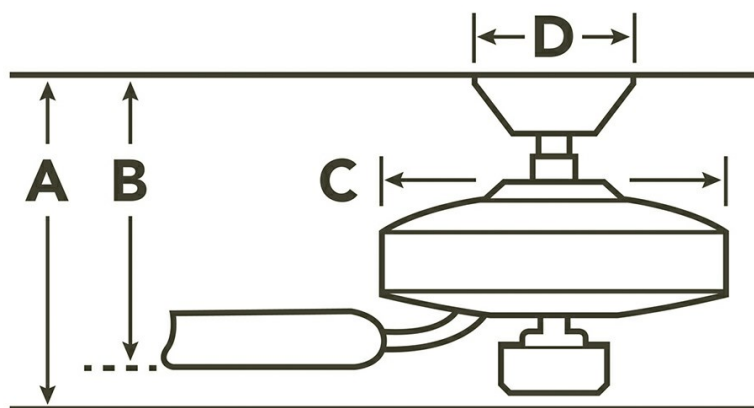

Dimensions

Downrod	A	B	C	D
1.00 OD X 6.00	16.50	10.50	9.75	6.25

Available Finishes

Finish	Fixture	Glass	Blade 1	Blade 2
Matte White	300710MWH		MATTE WHITE	MK SILVER